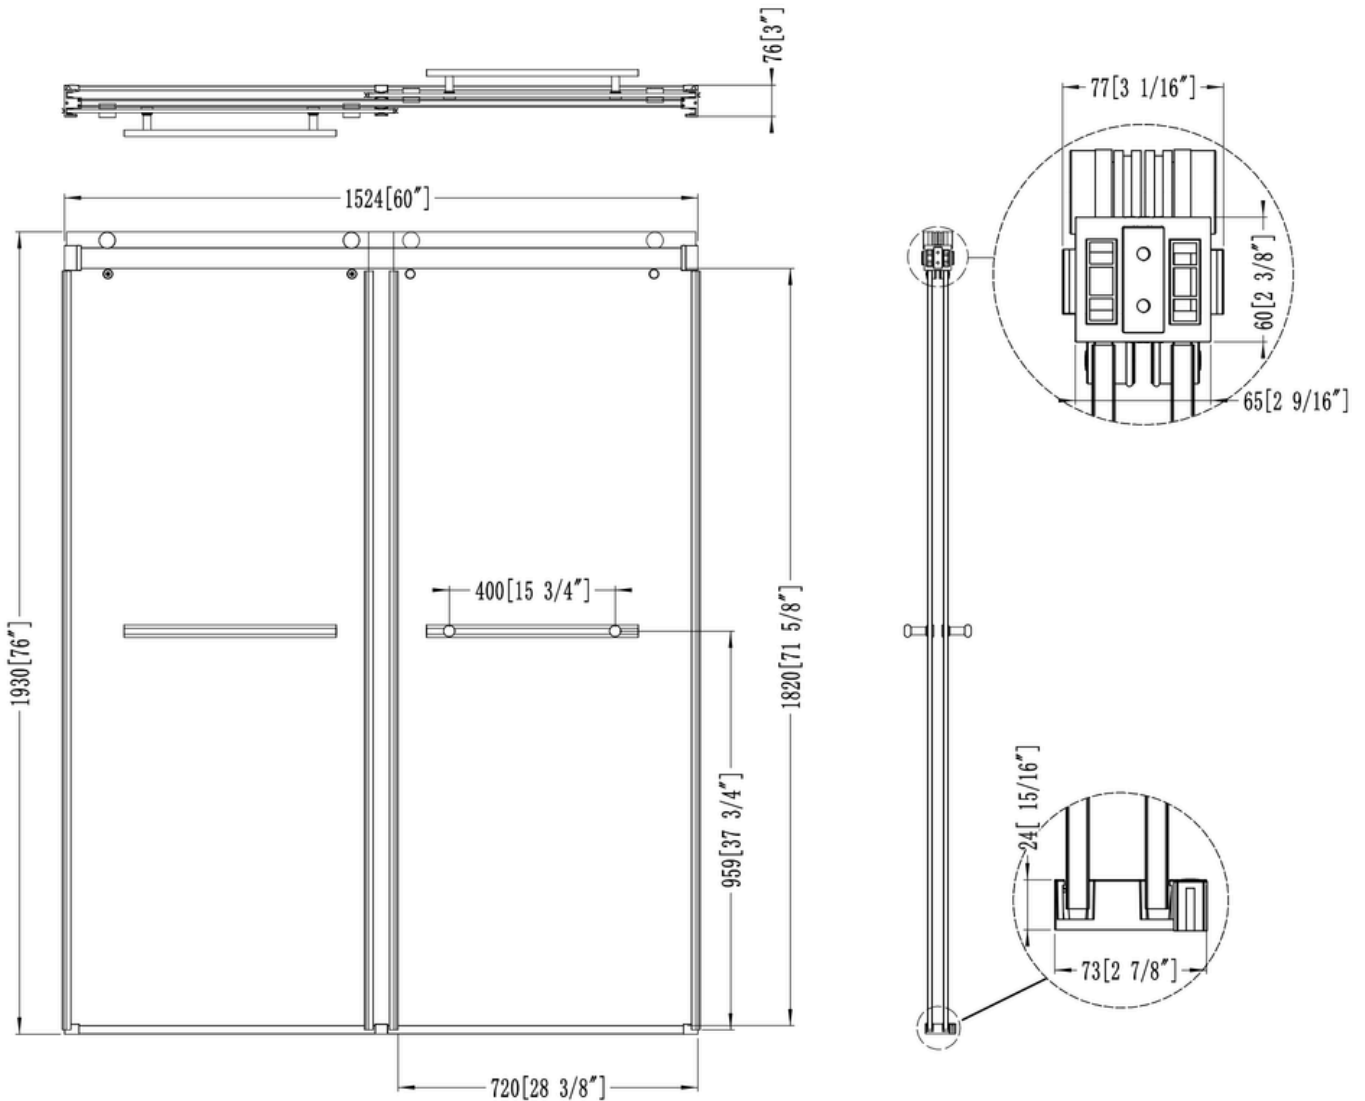

## Technical Information

All product dimensions are nominal

Glass Thickness: 8mm/10mm

Door Height: 71 5/8" / 1820mm

Overall Height: 76" / 1930mm