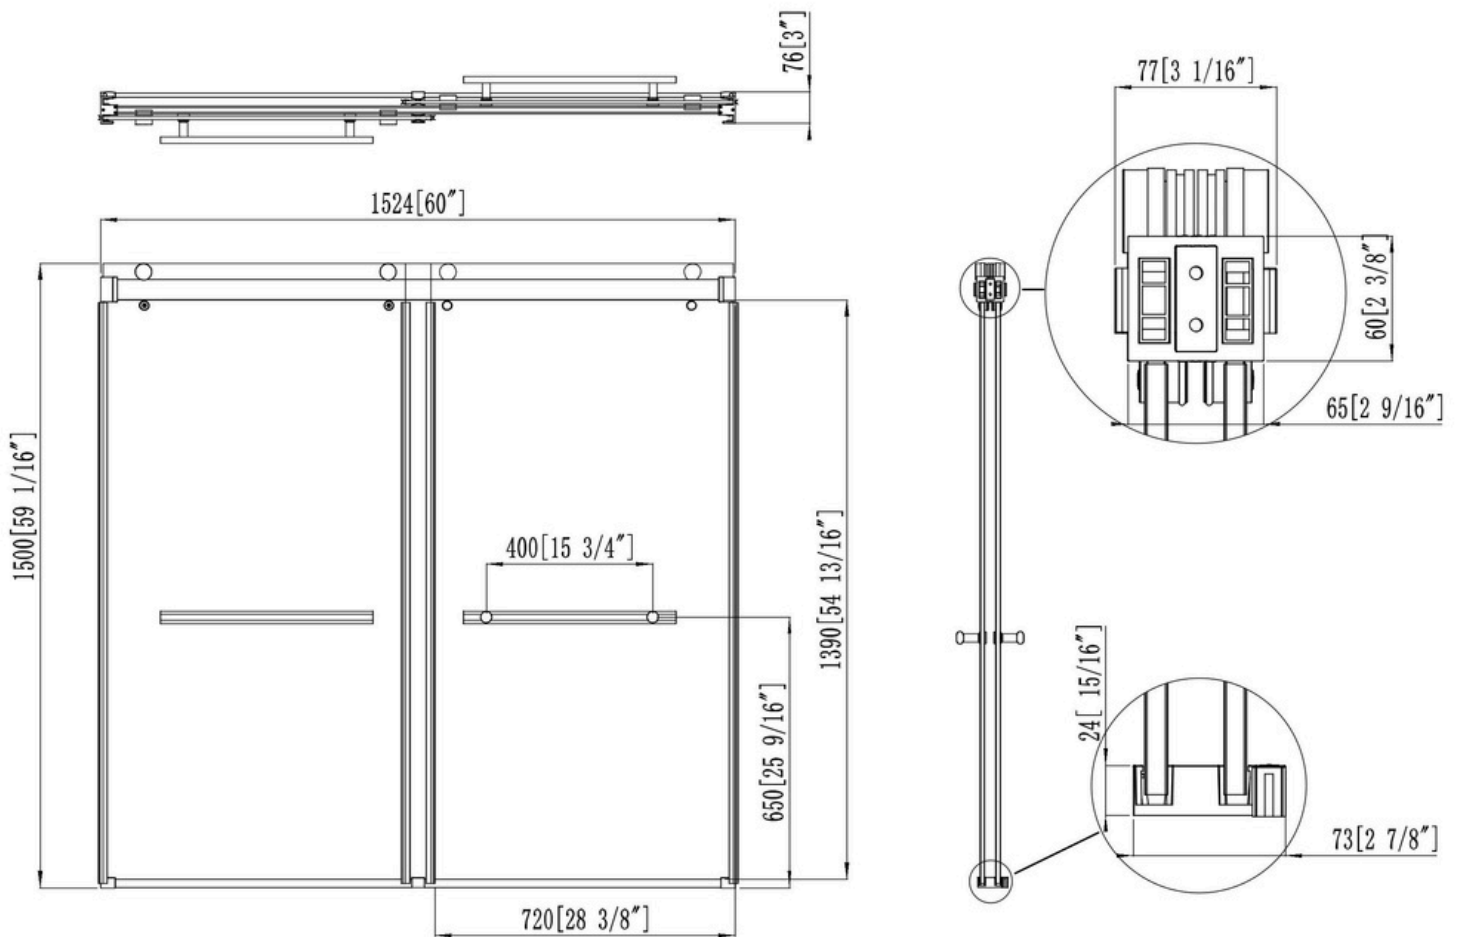

## Technical Information

All product dimensions are nominal

Glass Thickness: 8mm/10mm

Door Height: 54 13/16" / 1390mm

Overall Height: 59 1/6" / 1500mm