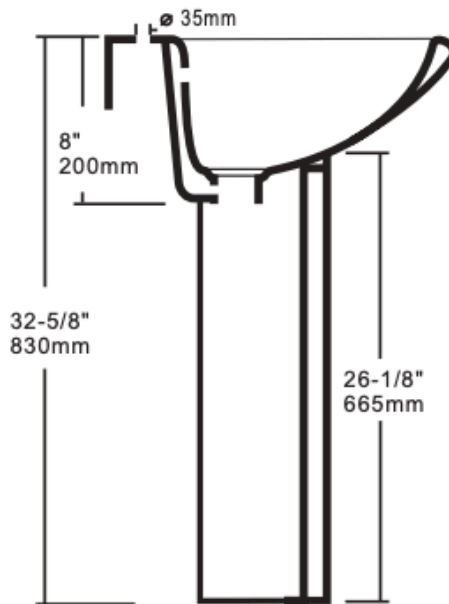

PL-7201 Pedestal Basin

Features

- Round Basin With Pedestal
- 3 Hole - 4" Spread
- Sleek And Slender Design
- Overflow Drain
- Nonporous - Hygienic

Material

- Vitreous China

Installation

- Anchors and Bolts Not Included, Must Purchase Separately. View Installation Instructions for More Information

Available Color/Finishes Intended for reference only

Color	Description
<input type="checkbox"/>	White

PL-7201 Pedestal Basin

Technical Information

All product dimensions are nominal

Exterior Measurements: 19 1/4" x 17 1/8" x 32 5/8"