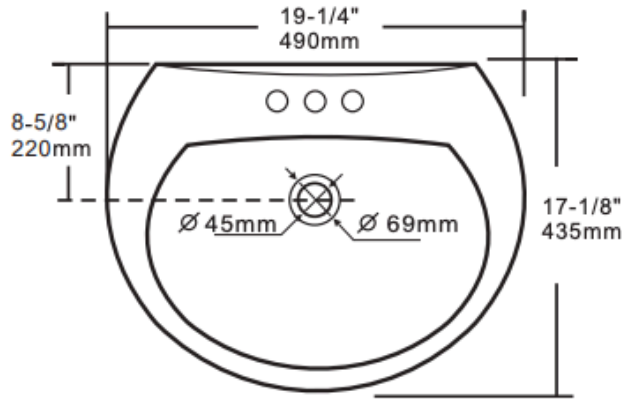

PL-7201 Pedestal Basin

Features

- Round Basin With Pedestal
- 3 Hole - 4" Spread
- Sleek And Slender Design
- Overflow Drain
- Nonporous - Hygienic

Material

- Vitreous China

Installation

- Anchors and Bolts Not Included, Must Purchase Separately. View Installation Instructions for More Information

Available Color/Finishes Intended for reference only

Color	Description
<input type="checkbox"/>	White

PL-7201 Pedestal Basin

Technical Information

All product dimensions are nominal

Exterior Measurements: 19 1/4" x 17 1/8" x 32 5/8"