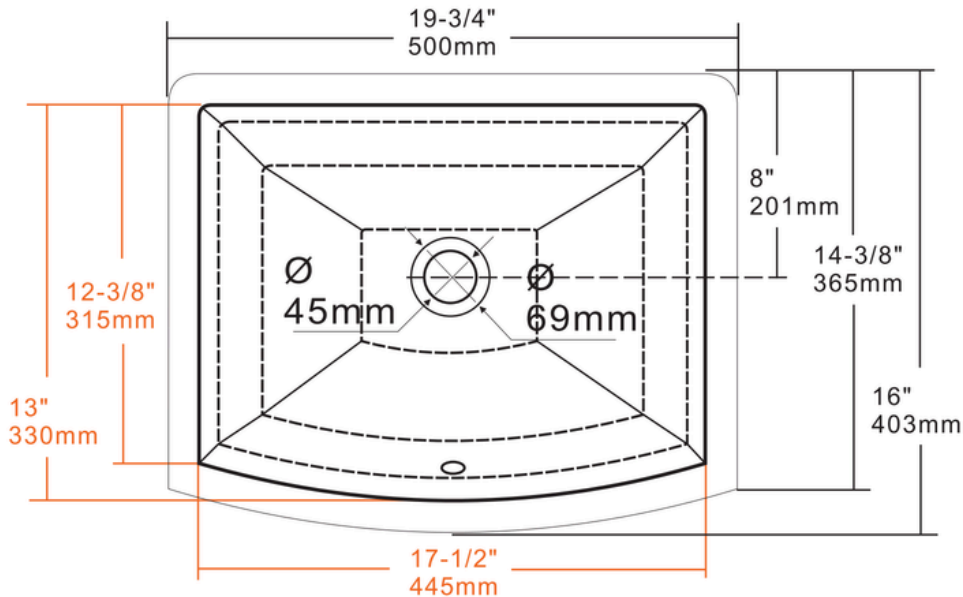

Fax: (727) 362-1281

For the most current Specification Sheet, go to www.buildpelican.com

PL-3611
Pearl Series
 Porcelain Sink

Technical Information

All product dimensions are nominal

Interior Measurements: 17 1/2" x 13" x 5 1/4"

Exterior Measurements: 19 3/4" x 16" x 7 3/8"

Bowl Configuration: Single

Finish: Vitreous China

Installation Information

Install this product according to the installation instructions.

Limited Lifetime Warranty