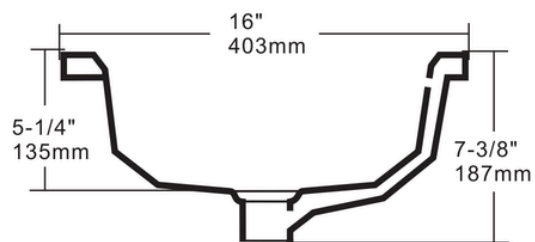

Fax: (727) 362-1281

For the most current Specification Sheet, go to www.buildpelican.com

PL-3611
Pearl Series
 Porcelain Sink

Technical Information

All product dimensions are nominal

Interior Measurements: 17 1/2" x 13" x 5 1/4"

Exterior Measurements: 19 3/4" x 16" x 7 3/8"

Bowl Configuration: Single

Finish: Vitreous China

Installation Information

Install this product according to the installation instructions.

Limited Lifetime Warranty