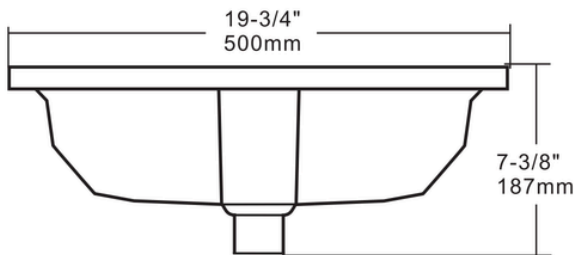

PL-3611
Pearl Series
Porcelain Sink

Features

- Rectangular Basin
- Overflow Drain
- Nonporous - Hygienic

Material

- Vitreous China

Installation

- Undermount

Available Color/Finishes

Fax: (727) 362-1281

For the most current Specification Sheet, go to www.buildpelican.com

PL-3611
Pearl Series
 Porcelain Sink

Technical Information

All product dimensions are nominal

Interior Measurements: 17 1/2" x 13" x 5 1/4"

Exterior Measurements: 19 3/4" x 16" x 7 3/8"

Bowl Configuration: Single

Finish: Vitreous China

Installation Information

Install this product according to the installation instructions.

Limited Lifetime Warranty