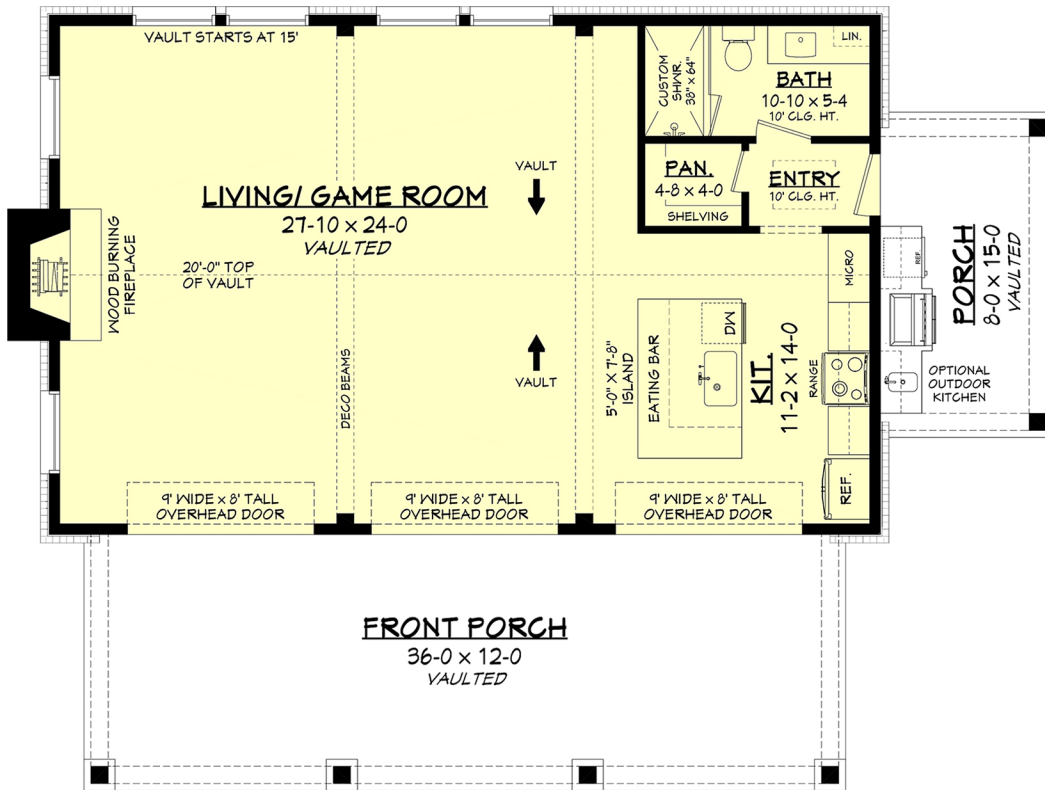

Designing Homes
HOUSE PLAN ZONE
 Building Relationships

Floor Plan

Oasis Pool House

Plan Number: 1000-2

-  1000 Sq Ft.
-  0 Bed
-  50-0 Width
-  1 Story
-  1 Bath
-  37-0 Depth

Phone: 601.336.3254 sales@hpzplans.com

<https://hpzplans.com/products/oasis-pool-house>