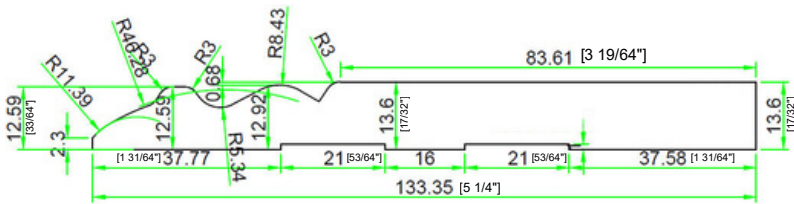

ArtisanEdge

Primed Pine Baseboard Molding
9/16" x 5 1/4" x 192"

TrueEdge

Primed Pine Baseboard Molding
9/16" x 3 1/4" x 192"

EndureEdge

Primed Pine Baseboard Molding
9/16" x 4" x 192"

Shoe Molding

Primed Pine Shoe Molding
1/2" x 3/4" x 96"