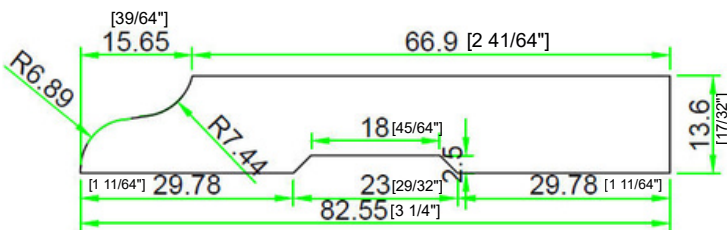

ArtisanEdge

Primed Pine Baseboard Molding
9/16" x 5 1/4" x 192"

TrueEdge

Primed Pine Baseboard Molding
9/16" x 3 1/4" x 192"

EndureEdge

Primed Pine Baseboard Molding
9/16" x 4" x 192"

Shoe Molding

Primed Pine Shoe Molding
1/2" x 3/4" x 96"