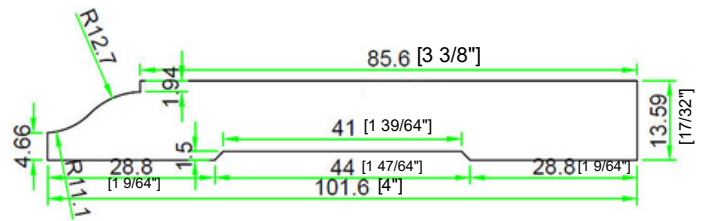

ArtisanEdge

Primed Pine Baseboard Molding
9/16" x 5 1/4" x 192"

TrueEdge

Primed Pine Baseboard Molding
9/16" x 3 1/4" x 192"

EndureEdge

Primed Pine Baseboard Molding
9/16" x 4" x 192"

Shoe Molding

Primed Pine Shoe Molding
1/2" x 3/4" x 96"