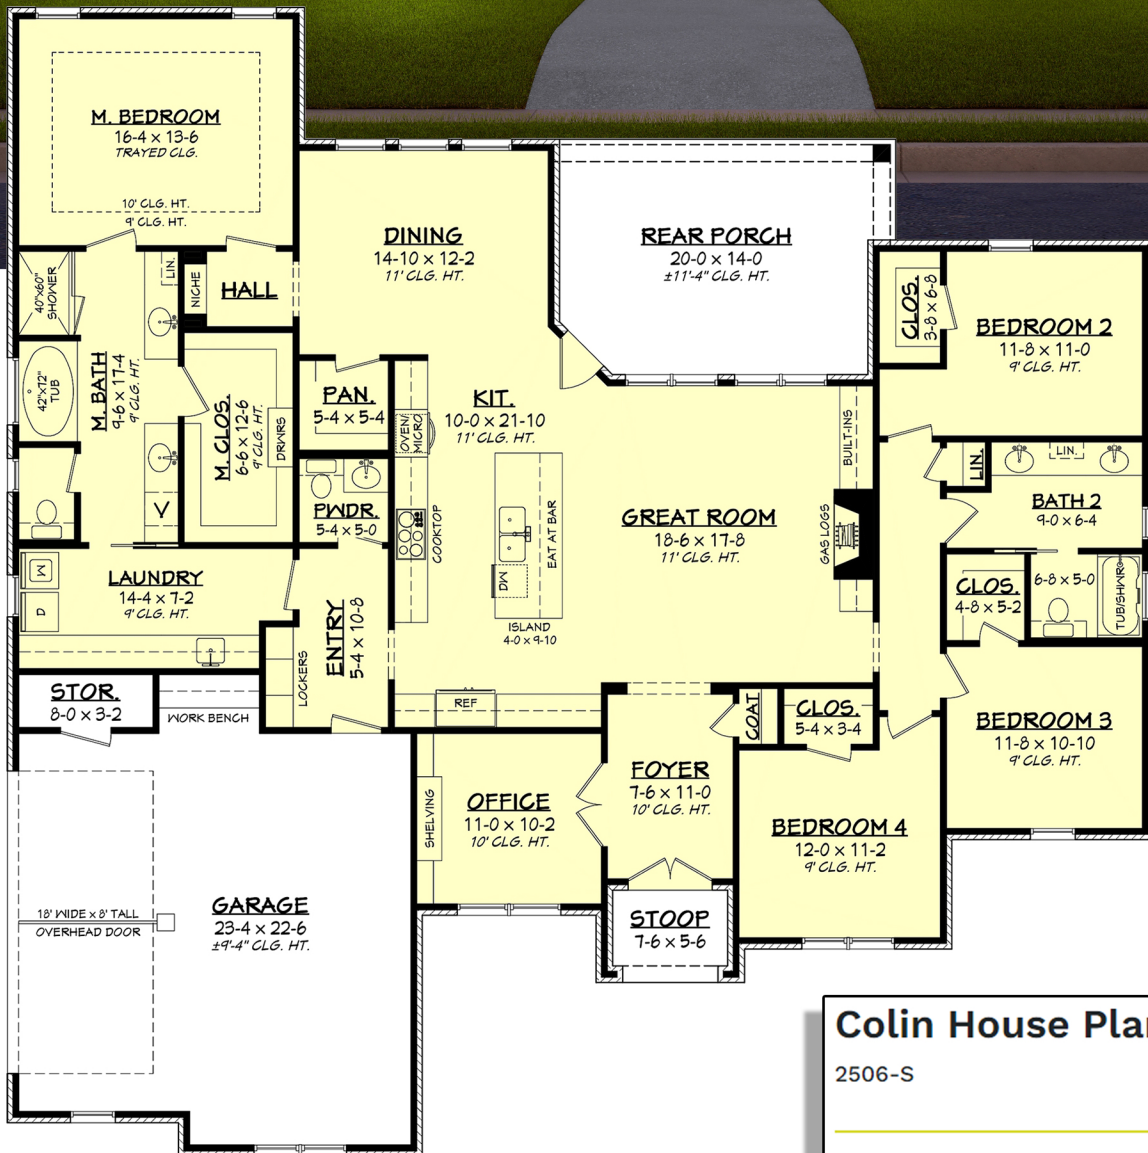

Designing Homes  
**HOUSE PLAN ZONE**  
 Building Relationships

**Colin House Plan**

2506-S

2506 Sq Ft.

4 Bedrooms

2.5 Bathrooms

1 Stories

67-6 Width

67-8 Depth

Phone: 601.336.3254 sales@hpzplans.com

www.hpzplans.com/products/colin-house-plan