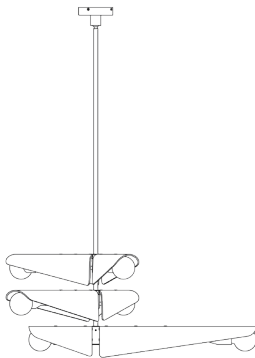

WARRANTY 2 years

EAN 5061046293233

Tala Energy Ltd. 25b Vyner Street,
London, E2 9DG, United Kingdom

Tala Europe B.V. Bertus Aafjeshove 40
Nieuwegein 3437 JN

tala.co.uk | hello@tala.co.uk | +44 7700 170343