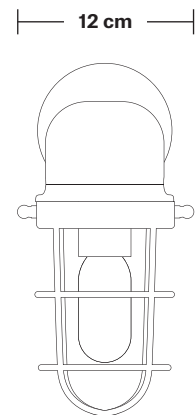

# Bulkhead Sconce Wall Light - 12 Inch

Product Code: BK-SWL12

H: 30 cm x W: 12 cm x D: 17 cm

**Bulb required:** Standard screw (E27) fitting, max 40W.

**Glass weight:** 0.4 kg **Shade weight:** 1.5 kg - 4kg

**Maximum weight:** 4.4 kg

## DIMENSIONS

Shade Diameter: 9 cm / 3.5"

Shade Height (no holder): 30 cm / 11.8"

Projection incl shade: 17 cm / 6.7"

INDUSTVILLE

## Bulkhead Sconce Wall Light - 12 Inch - Black

---

Bulkhead Sconce Wall Light - 12 Inch - Black

**BK-SWL12-BK**

---