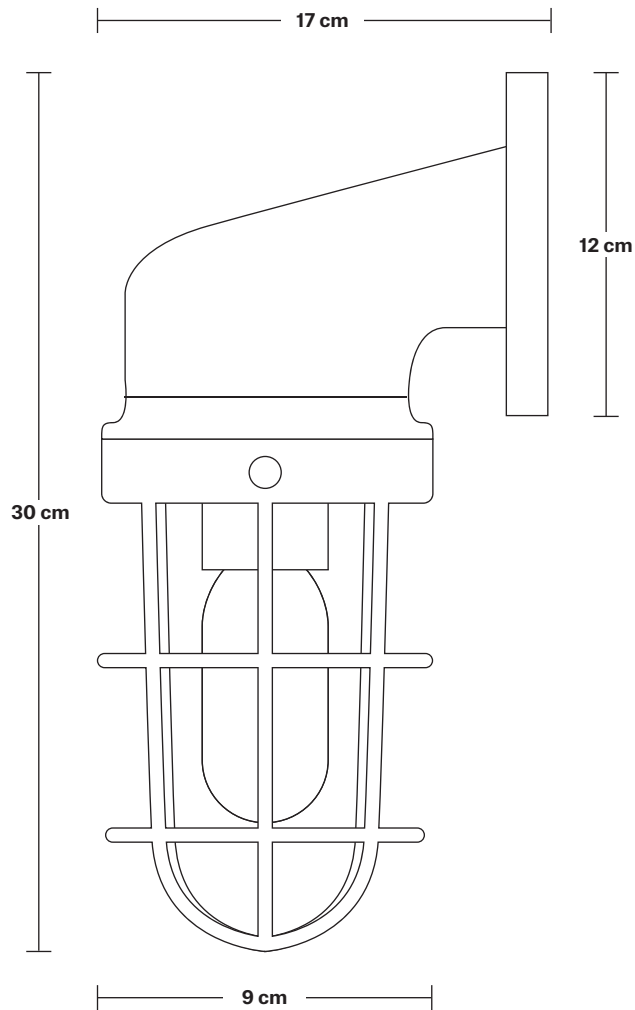

# Bulkhead Sconce Wall Light - 12 Inch

Product Code: BK-SWL12

H: 30 cm x W: 12 cm x D: 17 cm

**Bulb required:** Standard screw (E27) fitting, max 40W.

**Glass weight:** 0.4 kg **Shade weight:** 1.5 kg - 4kg

**Maximum weight:** 4.4 kg

## DIMENSIONS

Shade Diameter: 9 cm / 3.5"

Shade Height (no holder): 30 cm / 11.8"

Projection incl shade: 17 cm / 6.7"

INDUSTVILLE

# Bulkhead Sconce Wall Light - 12 Inch - Black

---