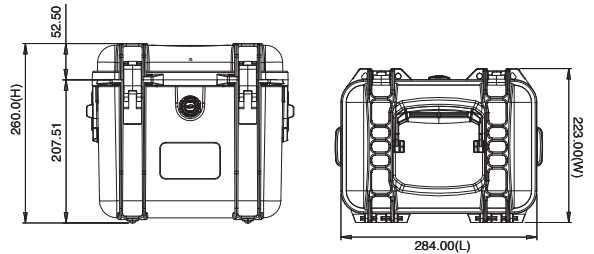

* open cases images reflect the different HPRC cases internal options

TECHNICAL FEATURES

Dimension:

internal dimension 261x171x220(mm) - 10.28x6.73x8.66(in)
external dimension 284x223x260(mm) - 11.18x8.78x10.24(in)

lid: 24(mm) - 0.94(in) bottom: 196(mm) - 7.71(in)

Weight:

empty: 1.66kg - 3.66lbs
with cubed foam: 1.85kg - 4.07lbs

Temperature rating:

Minimum Maximum
-40°C -40°F +80°C +176°F

Colors:

Black

TECHNICAL DRAWING