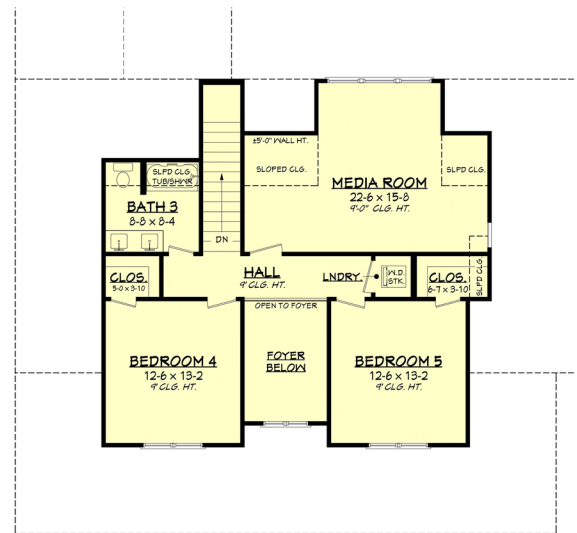

Designing Homes
HOUSE PLAN ZONE
 Building Relationships

First Floor Plan

Second Floor Plan

Phone: 601.336.3254 sales@hpzplans.com
<https://hpzplans.com/products/flat-branch-house-plan>

Flat Branch House Plan

Plan Number: 3500-S

- 🏠 3500 Sq Ft.
- 🏠 2 Stories
- 🛏️ 5 Beds
- 🚿 3.5 Baths
- 📏 82-8 Width
- 📏 71-2 Depth