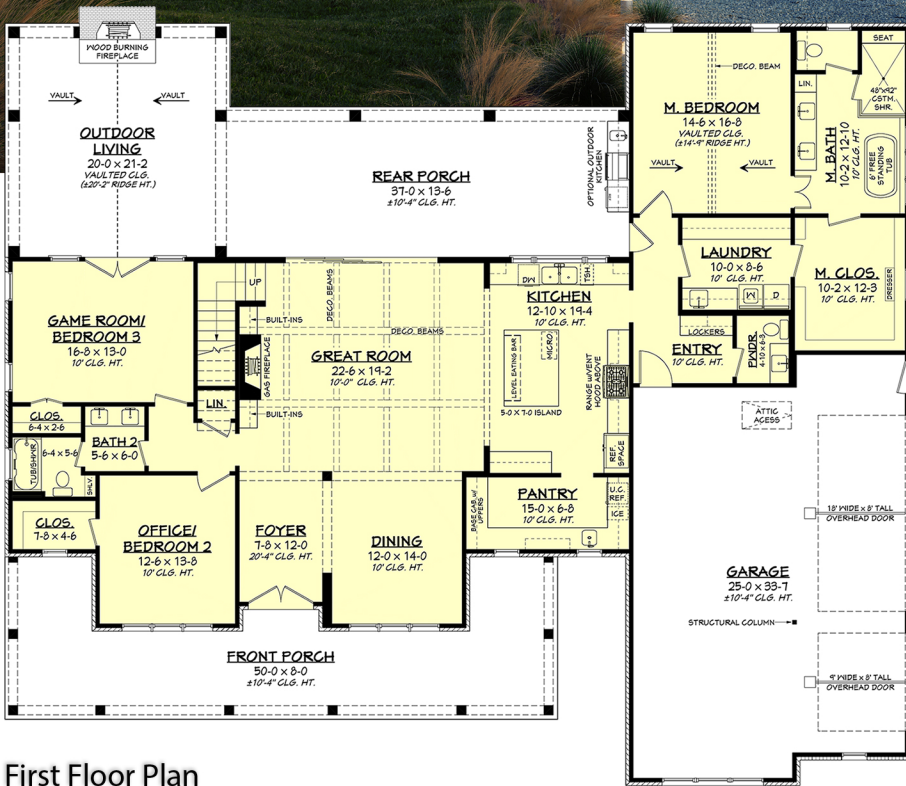

Designing Homes
HOUSE PLAN ZONE
 Building Relationships

First Floor Plan

Second Floor Plan

Phone: 601.336.3254 sales@hpzplans.com
<https://hpzplans.com/products/flat-branch-house-plan>

Flat Branch House Plan

Plan Number: 3500-S

- 🏠 3500 Sq Ft.
- 🏠 2 Stories
- 🛏️ 5 Beds
- 🚿 3.5 Baths
- 📏 82-8 Width
- 📏 71-2 Depth