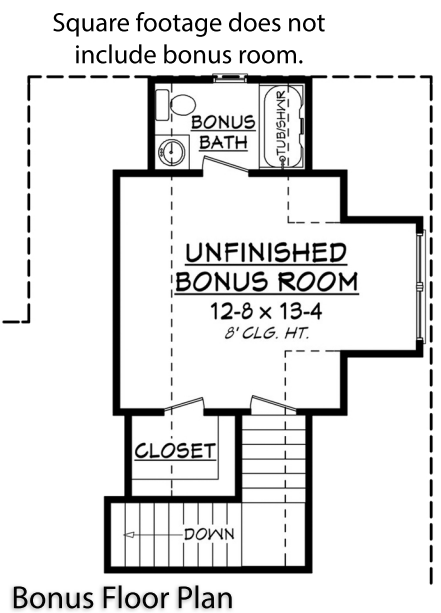

Designing Homes  
**HOUSE PLAN ZONE**  
 Building Relationships

First Floor Plan

**River Trace House Plan**

1900-3

- 1900 Sq Ft.
- 1.5 Stories
- 3 Bedrooms
- 62-6 Width
- 2 Bathrooms
- 60-0 Depth

Phone: 601.336.3254 sales@hpzplans.com

www.hpzplans.com/products/river-trace-house-plan