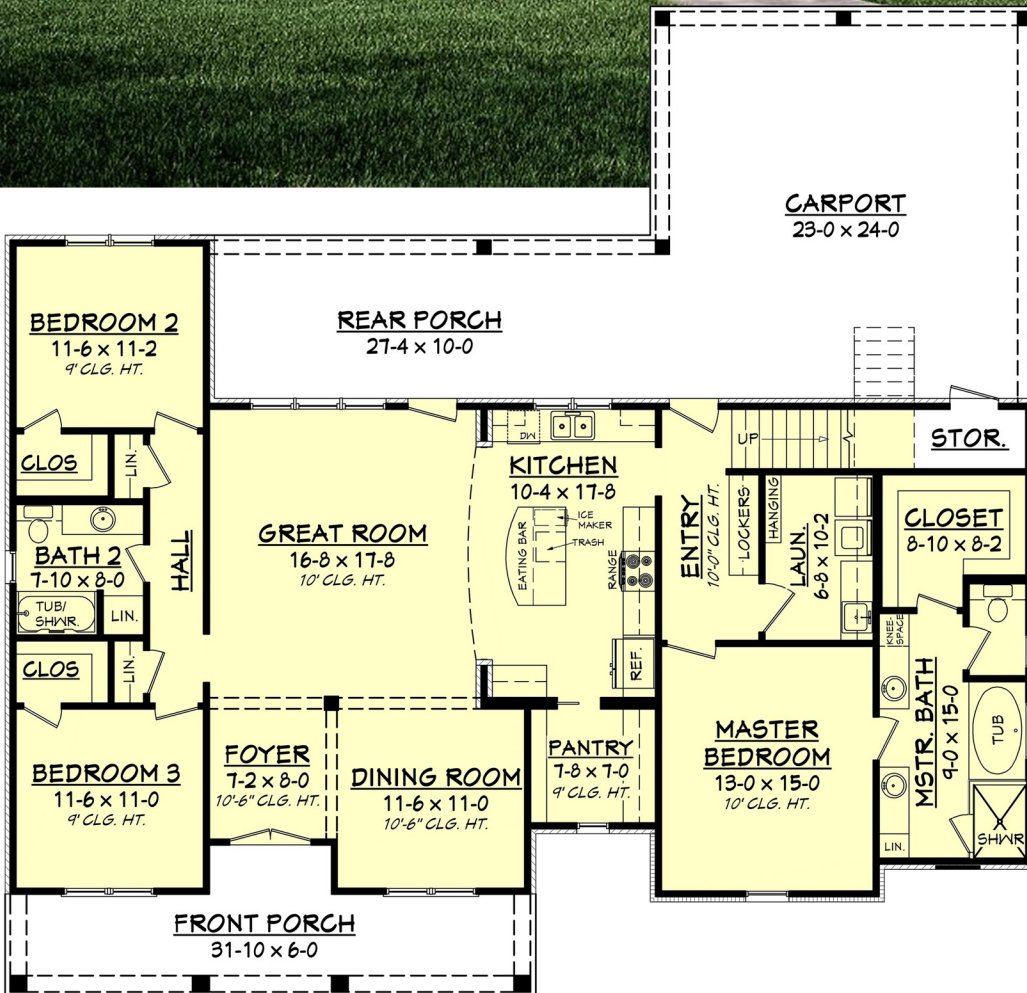

Designing Homes  
**HOUSE PLAN ZONE**  
 Building Relationships

First Floor Plan

**River Trace House Plan**

1900-3

- 1900 Sq Ft.
- 1.5 Stories
- 3 Bedrooms
- 62-6 Width
- 2 Bathrooms
- 60-0 Depth

Phone: 601.336.3254 sales@hpzplans.com

www.hpzplans.com/products/river-trace-house-plan