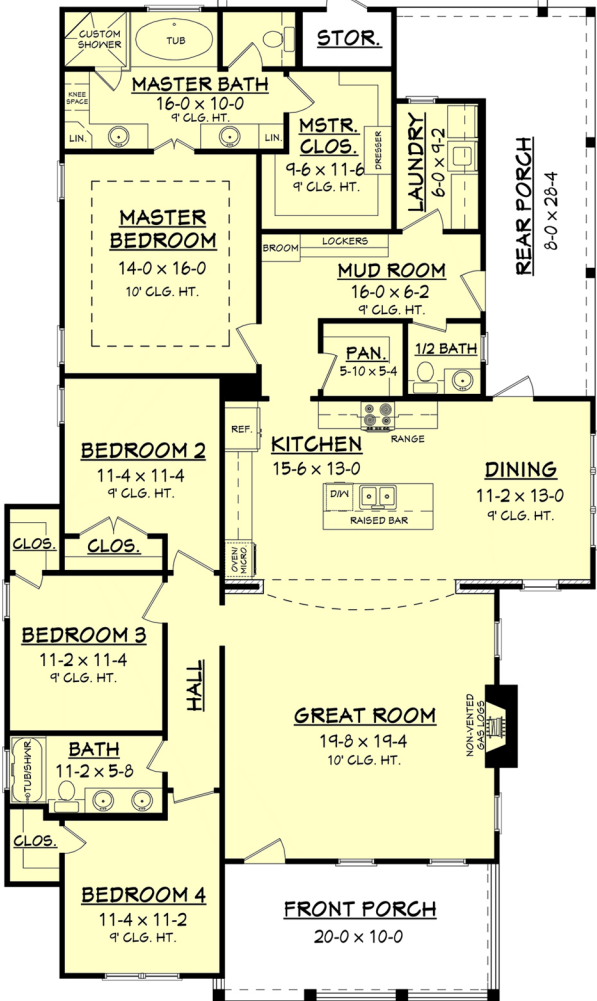

Designing Homes  
**HOUSE PLAN ZONE**  
 Building Relationships

**CARPORT**  
 24-0 x 24-0

**Cherrywood House Plan**

2203

- 2203 Sq Ft.
- 1 Stories
- 4 Bedrooms
- 43-0 Width
- 2.5 Bathrooms
- 96-4 Depth

Phone: 601.336.3254 sales@hpzplans.com

www.hpzplans.com/products/cherrywood-house-plan