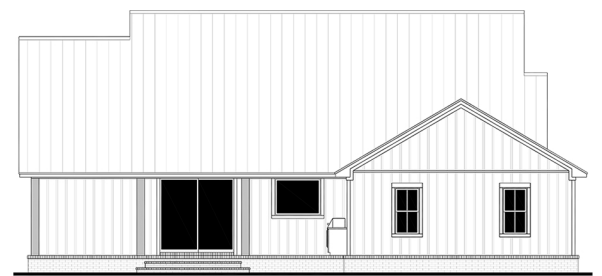

Designing Homes
HOUSE PLAN ZONE
 Building Relationships

Rear Elevation

Floor Plan

Mountain Rest House Plan Plan Number: 1990-S

- 1990 Sq Ft.
- 1 Story
- 2.5 Baths
- 58-10 Width
- 3 Beds
- 71-10 Depth

Phone: 601.336.3254 | sales@hpzplans.com
<https://hpzplans.com/products/mountain-rest-house-plan>