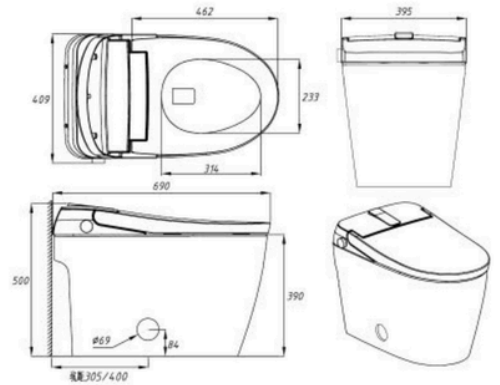

## Product Size

## Product Information

Size: 27.17x15.55x19.69in  
 Packing Size: 32.28\*19.29\*24.80in  
 Rough-in: 12in  
 Heating Method: Instant Heating  
 Flushing Method: Jet Siphon Type  
 Ceramic Body: With Water Tank  
 Color: MATTE BLACK  
 Display mode: Fahrenheit  
 Net Weight: 88lb  
 Gross Weight: 99lb