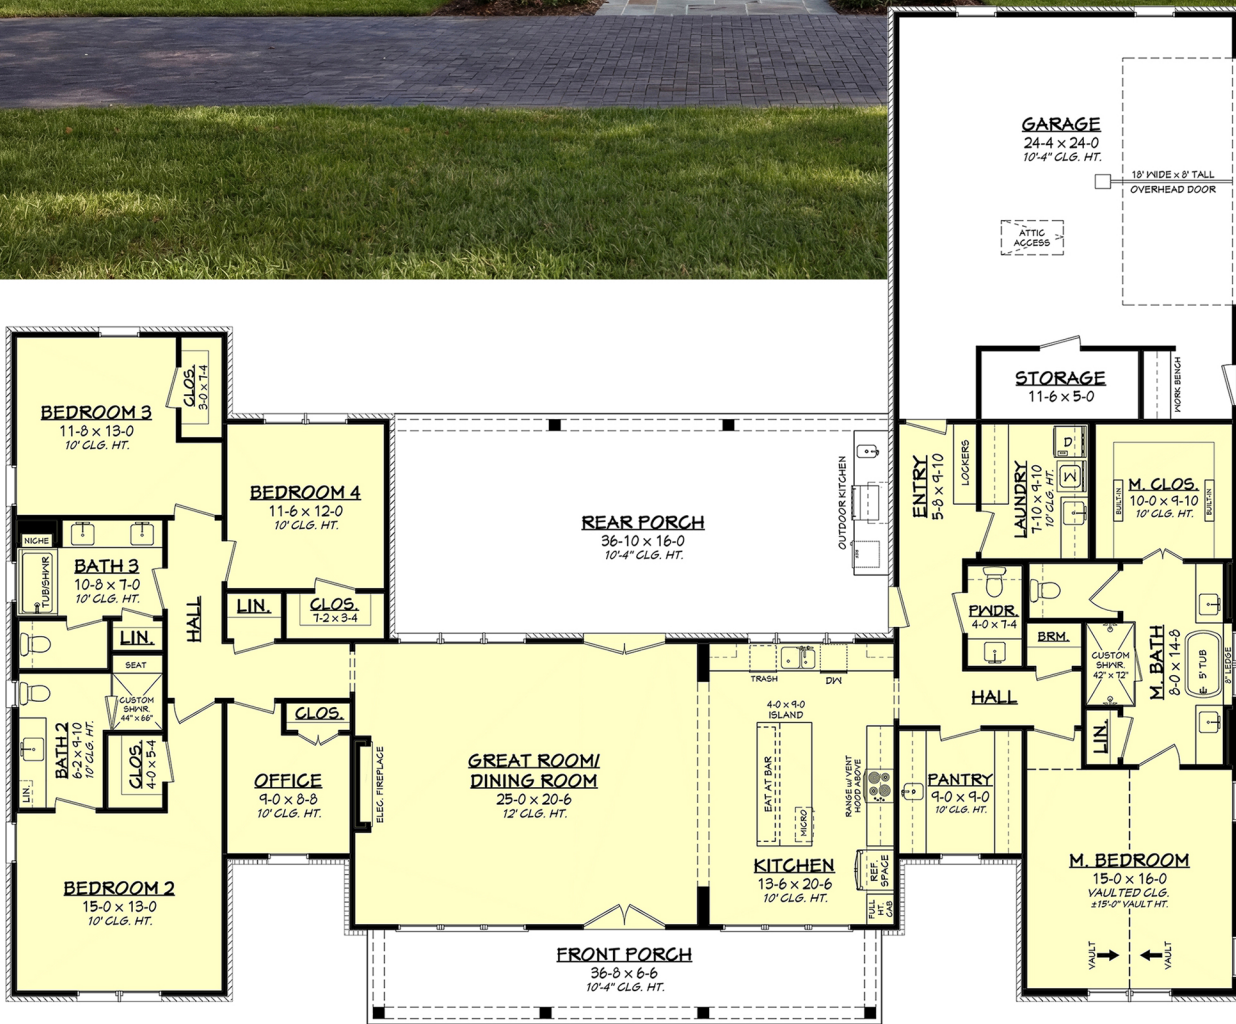

Designing Homes
HOUSE PLAN ZONE
 Building Relationships

Floor Plan

Magnolia Ridge House Plan

Plan Number: 2888

2888 Sq Ft.

1 Story

4 Beds

3.5 Baths

89-4 Width

73-4 Depth

Phone: 601.336.3254 | sales@hpzplans.com

<https://hpzplans.com/products/magnolia-ridge-house-plan>