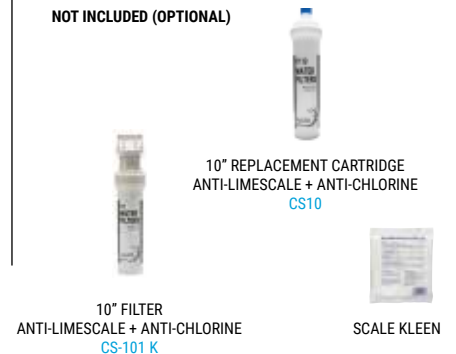

NOT INCLUDED (OPTIONAL)