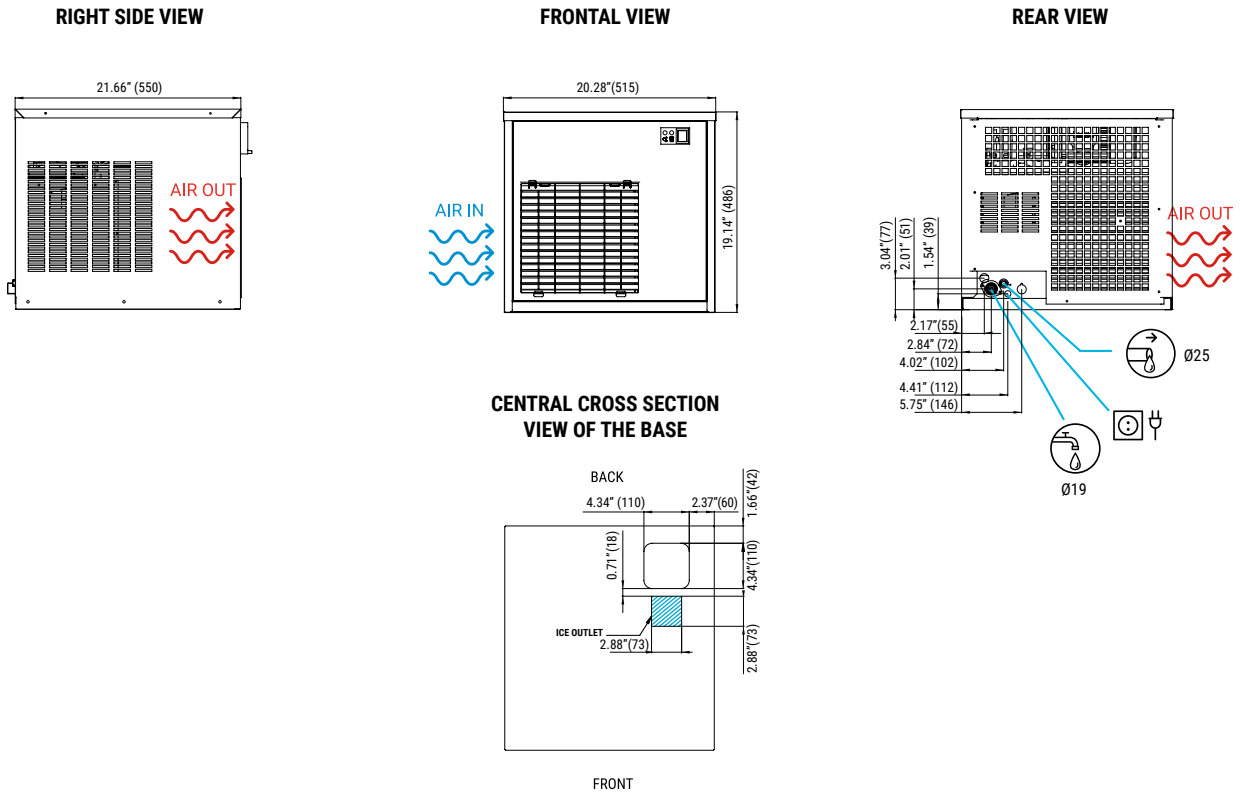

ACCESSORIES

INCLUDED

NOT INCLUDED (OPTIONAL)

TECHNICAL SCHEME

IQ 300 C

OPERATING CONDITIONS

* All dimensions in inches (and mm)

PRODUCTION (LBS) 60Hz