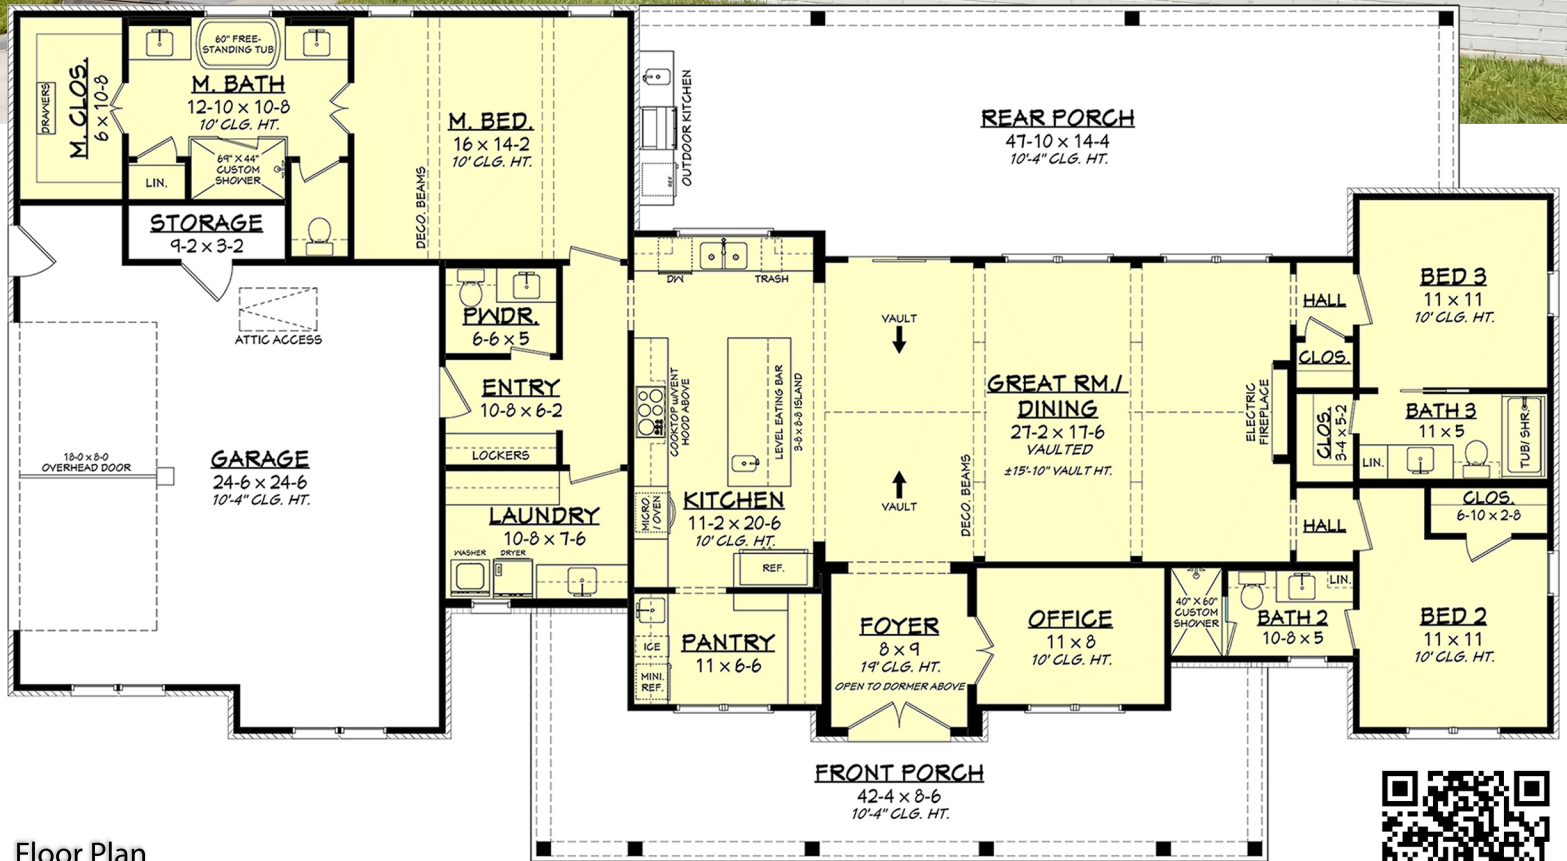

Designing Homes
HOUSE PLAN ZONE
 Building Relationships

Bramblewood House Plan | Plan Number: 2191

2191 Sq Ft |
 1 Story |
 3 Beds |
 3.5 Baths |
 89-10 Width |
 49-4 Depth

Phone: 601.336.3254 | sales@hpzplans.com
<https://hpzplans.com/products/bramblewood-house-plan>