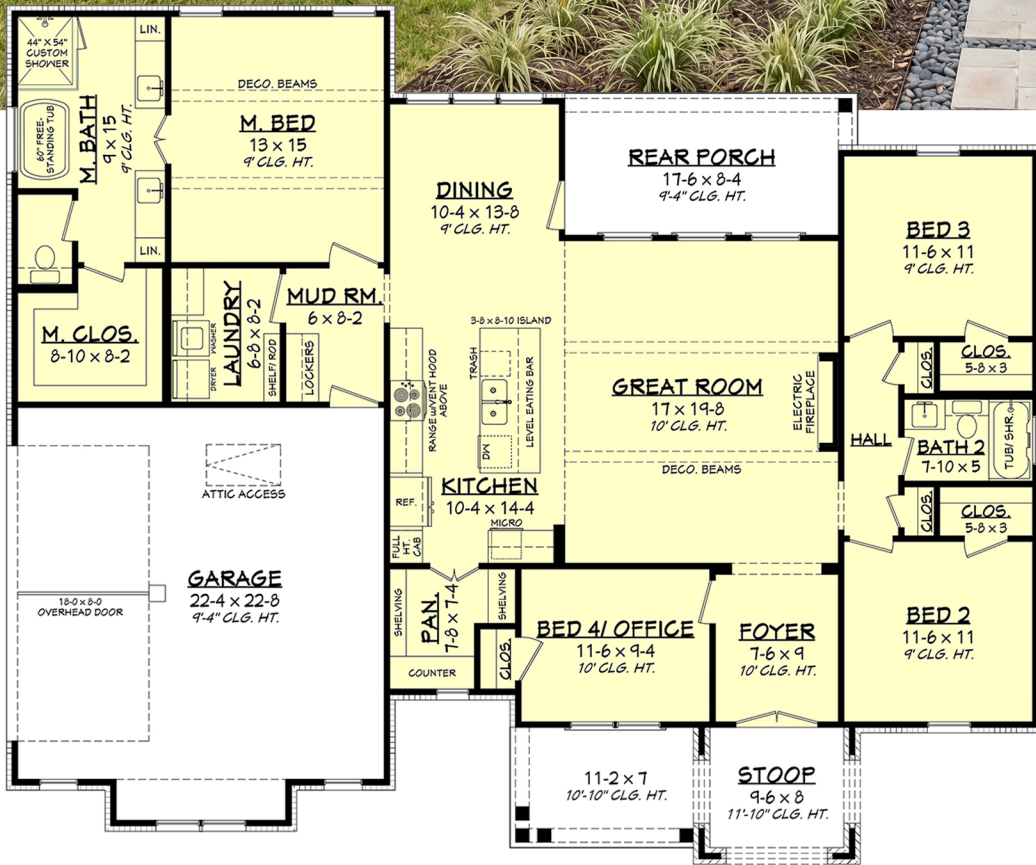

Designing Homes  
**HOUSE PLAN ZONE**  
 Building Relationships

Rear Elevation

Floor Plan

Sterling House Plan		Plan Number: 1883		Phone: 601.336.3254   sales@hpzplans.com	
1883 Sq Ft.	1 Story	4 Beds			
2 Baths	62-6 Width	51-8 Depth	https://hpzplans.com/products/sterling-house-plan		