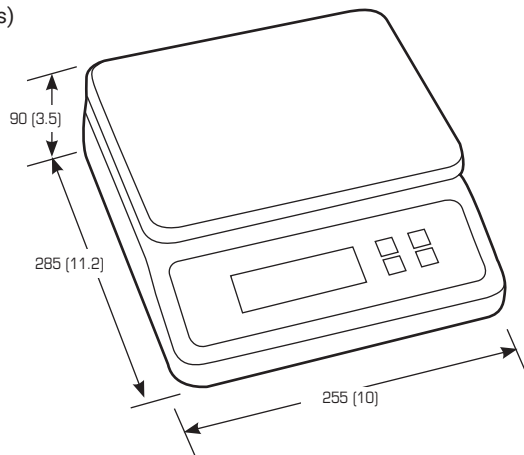

SPECIFICATIONS

Product Number and Name and GTIN	K851240 - KWD 15K - 15kg x 1g/30lb x 0.002lb/ 480oz x 0.05oz GTIN 888960512401	K851241 - KWD 30K - 30kg x 2g/60lb x 0.005lb/ 960oz x 0.1oz GTIN 888960512418
Capacity	15 kg x 0.001 kg 30 lb x 0.002 lb 480 oz x 0.05 oz	30 kg x 0.002 kg 60 lb x 0.005 lb 960 oz x 0.1 oz
Graduation	1 g	2 g
Weighing Units	kg / lb / oz	
Power Requirements	100 V - 240 V DC 15V / 0.3A AC adapter 4-AA batteries	
Display	1.4 in LCD with Red and Green backlight 5-digit 7-Segment, Character height 25 mm / 1 inch	
Key Function	4 Keys On / Off, Unit, Target / Hold, Tare / Backlight	
Operating Temperature	0°C to 40° C	
Application Mode	Weighing, Check-weighing	
Construction	304 Stainless Steel housing and platform with ABS plastic bottom	
Platform Size	245 x 195 mm (9.6" x 7.7")	
Assembled Dimensions	285 x 255 x 90 mm (11.2" x 10" x 3.5")	
Weight	3.7 kg	

mm (inches)