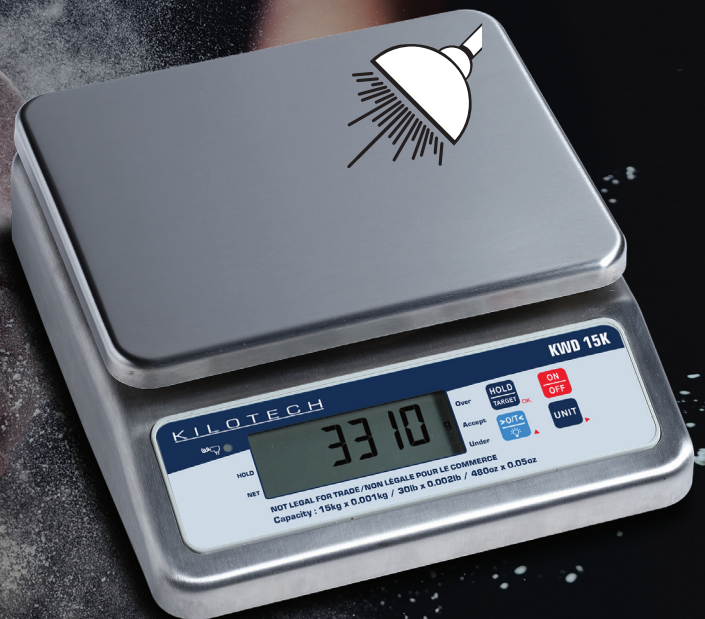

KILOTECH

Easy to use reliable scales

KWD 15 AND KWD 30

Bench Weighing Scale

Weighing in a dusty or a humid environment?

The KWD 15K and KWD 30K are IP64-rated washdown scales that handle your heaviest loads, with large stainless-steel platters and all stainless-steel housing. Excellent for checkweighing and target-driven weighing applications. Prevent underfilled or overfilled packages.

K851240	KWD 15K	15KG X 1G/30LB X 0.002LB/480OZ X 0.05OZ	GTIN 888960512401
K851241	KWD 30K	30KG X 2G/60LB X 0.005LB/960OZ X 0.1OZ	GTIN 888960512418

www.kilotech.com

SPECIFICATIONS

Product Number and Name and GTIN	K851240 - KWD 15K - 15kg x 1g/30lb x 0.002lb/ 480oz x 0.05oz GTIN 888960512401	K851241 - KWD 30K - 30kg x 2g/60lb x 0.005lb/ 960oz x 0.1oz GTIN 888960512418
Capacity	15 kg x 0.001 kg 30 lb x 0.002 lb 480 oz x 0.05 oz	30 kg x 0.002 kg 60 lb x 0.005 lb 960 oz x 0.1 oz
Graduation	1 g	2 g
Weighing Units	kg / lb / oz	
Power Requirements	100 V - 240 V DC 15V / 0.3A AC adapter 4-AA batteries	
Display	1.4 in LCD with Red and Green backlight 5-digit 7-Segment, Character height 25 mm / 1 inch	
Key Function	4 Keys On / Off, Unit, Target / Hold, Tare / Backlight	
Operating Temperature	0°C to 40° C	
Application Mode	Weighing, Check-weighing	
Construction	304 Stainless Steel housing and platform with ABS plastic bottom	
Platform Size	245 x 195 mm (9.6" x 7.7")	
Assembled Dimensions	285 x 255 x 90 mm (11.2" x 10" x 3.5")	
Weight	3.7 kg	