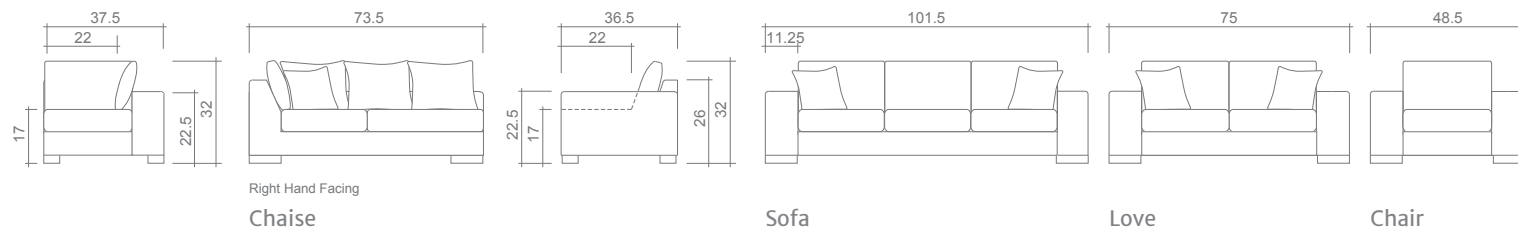

Presley Collection

3 Pc Sectional SF/CH/OT

Overall dimensions may vary ± 1 "