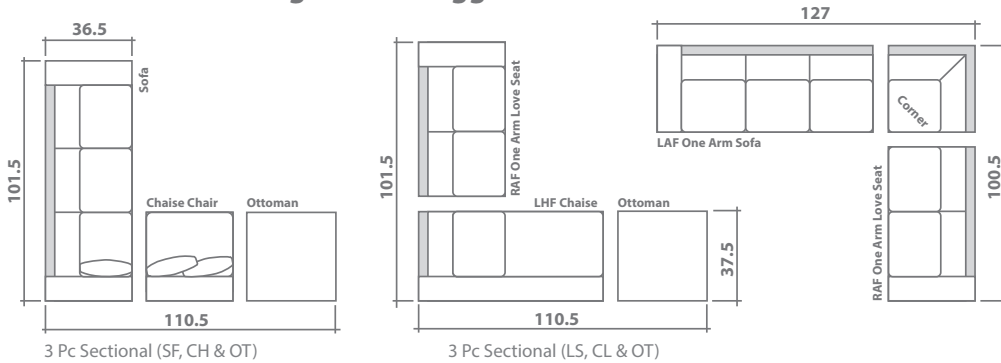

## Configuration Suggestions

LAF One Arm Sofa, Corner & RAF One Arm Love Seat

Overall dimensions may vary  $\pm 1''$

	\$USD
Presley 1 Arm Chair	<b>\$883.00</b>
Presley 1 Arm Love Seat	<b>\$1,100.00</b>
Presley 1 Arm Sofa	<b>\$1,161.00</b>
Presley Armless Chair	<b>\$834.00</b>
Presley Armless Love Seat	<b>\$1,047.00</b>
Presley Armless Sofa	<b>\$1,110.00</b>
Presley Chaise	<b>\$1,149.00</b>
Presley Chaise Chair	<b>\$883.00</b>
Presley Corner	<b>\$892.00</b>
Presley Love Seat Return	<b>\$1,149.00</b>
Presley Ottoman	<b>\$455.00</b>