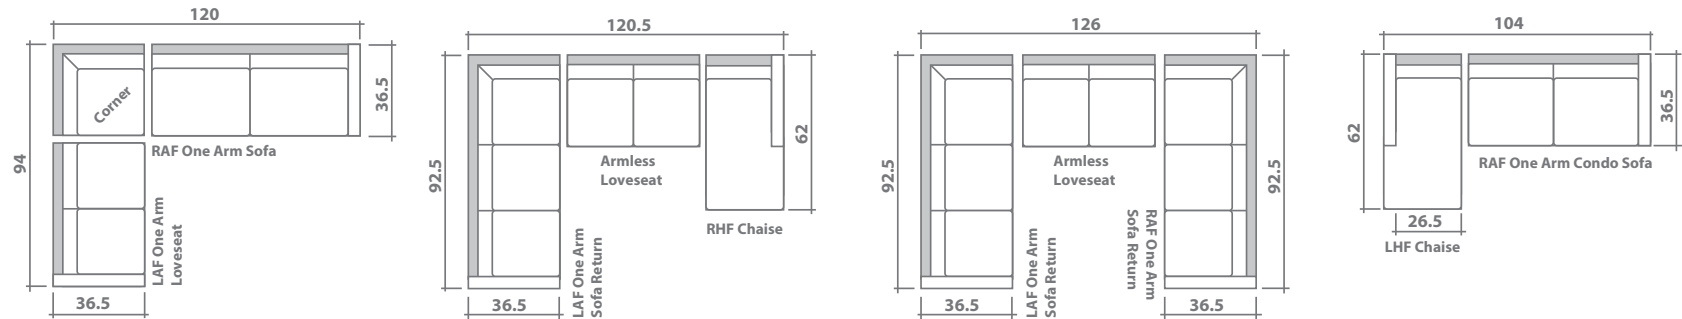

## Configuration Suggestions

Overall dimensions may vary ±1"

	\$USD
Roscoe One Arm Chair	<b>\$882.00</b>
Roscoe Armless Chair	<b>\$836.00</b>
Roscoe One Arm Chair And A Half	<b>\$1,106.00</b>
Roscoe Armless Chair And A Half	<b>\$1,060.00</b>
Roscoe Loveseat Return	<b>\$1,235.00</b>
Roscoe One Arm Loveseat	<b>\$1,144.00</b>
Roscoe Armless Loveseat	<b>\$1,096.00</b>
Roscoe One Arm Condo Sofa	<b>\$1,204.00</b>
Roscoe Armless Condo Sofa	<b>\$1,158.00</b>
Roscoe Sofa Return	<b>\$1,334.00</b>
Roscoe One Arm Sofa	<b>\$1,242.00</b>
Roscoe Armless Sofa	<b>\$1,197.00</b>
Roscoe Chaise	<b>\$1,190.00</b>