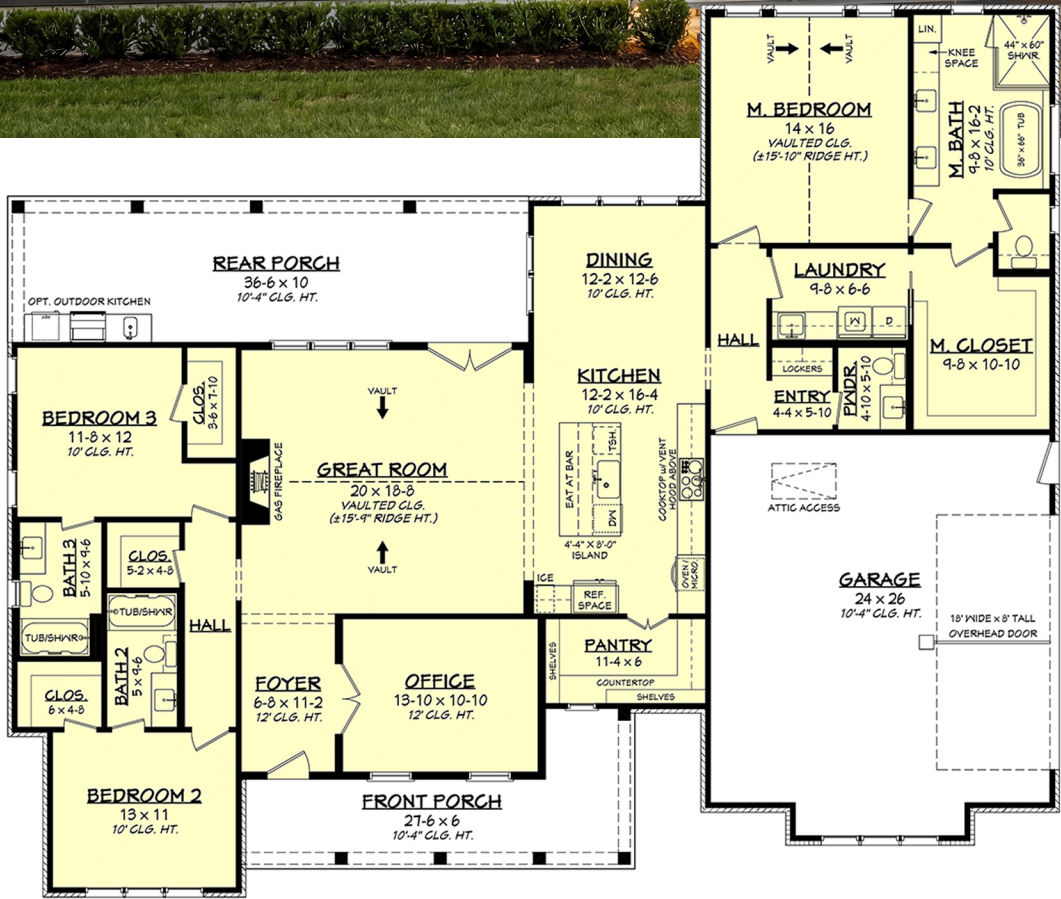

Designing Homes
HOUSE PLAN ZONE
 Building Relationships

Floor Plan

Rear Elevation

Alternate Color Scheme

Hensley House Plan

Plan Number: 2427

- 🏠 2427 Sq Ft.
- 🏠 1 Story
- 🛏️ 3 Beds
- 🚿 3.5 Baths
- 📏 73-8 Width
- 📏 62-4 Depth