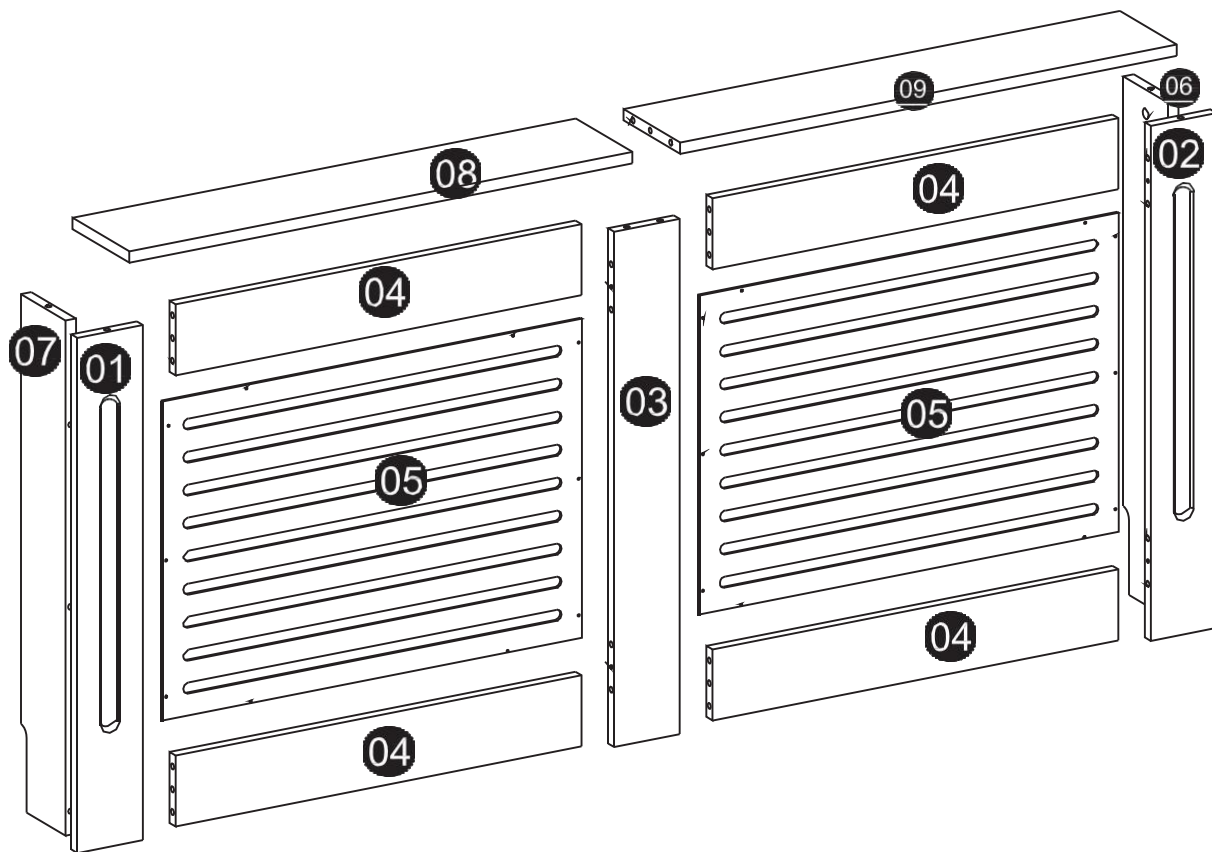

We will resolve the issues for you within 1 working day!

<p>A CAM lock dowel x20</p> 	<p>B CAM lock x20</p> 	<p>C Wood dowel x16</p> 	<p>D Screw x28</p> 	<p>E Screw x4</p> 
<p>F Wall anchor x4</p> 	<p>G Wood block x2</p> 	<p>H Wood dowel x3</p> 	<p>I Iron sheet x1</p> 	