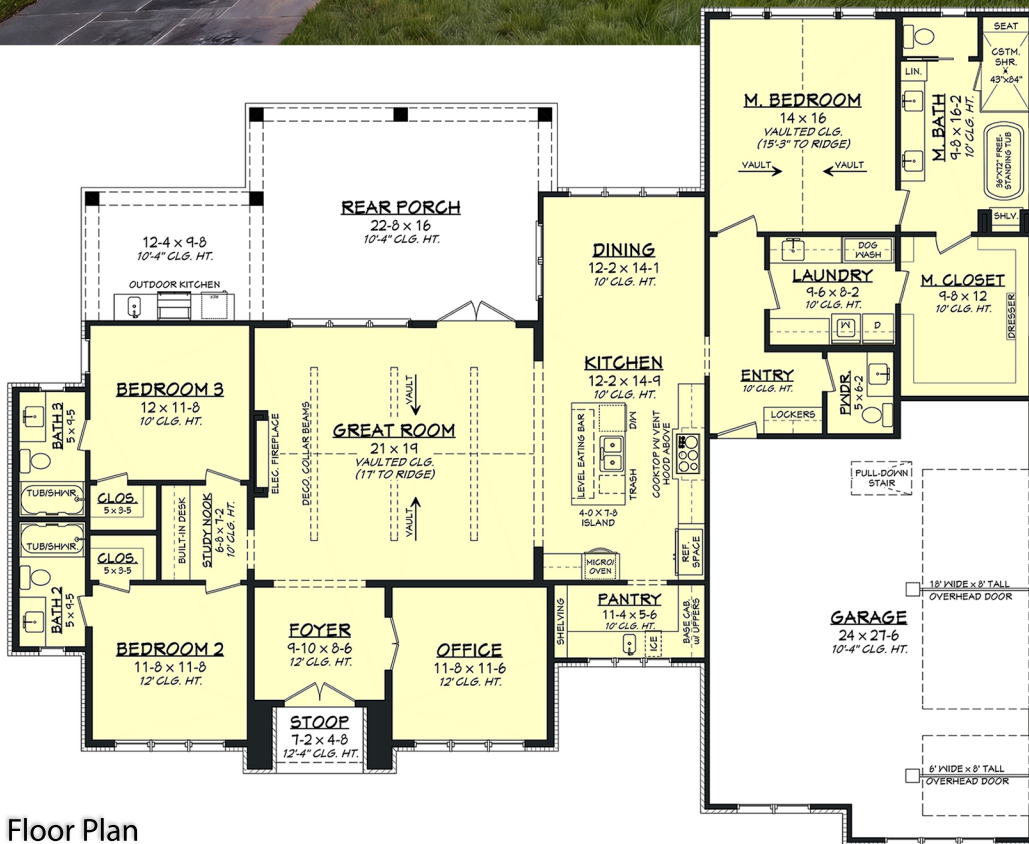

Designing Homes
HOUSE PLAN ZONE
 Building Relationships

Rear Elevation

Haney House Plan

Plan Number: 2383-S

2383 Sq Ft.
 3.5 Baths

1 Story
 76-8 Width

3 Beds
 62-4 Depth

Phone: 601.336.3254 | sales@hpzplans.com

<https://hpzplans.com/products/haney-house-plan>