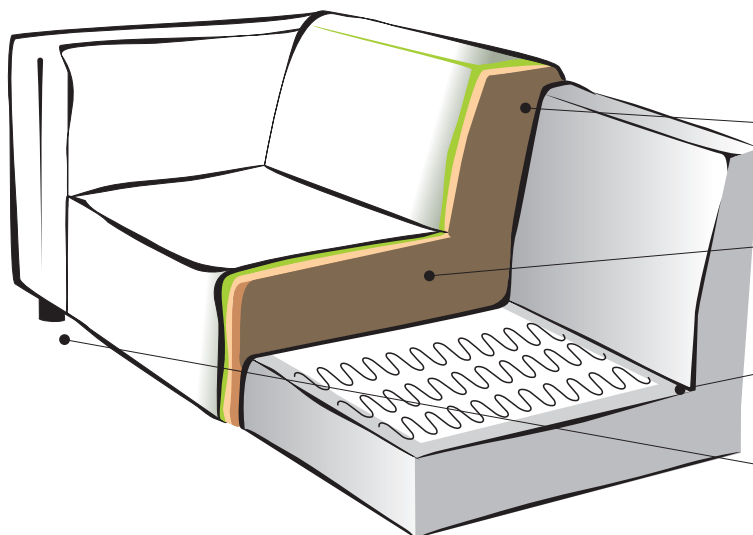

LOURES

U-shape sofa LOURES
W 3540 x D 2500 x H 730
Loading ability- 14 pcs.

2,5- seater sofa with chaise-longue LOURES
W 2800 x D 1520 x H 750
Loading ability- 29 pcs.

2,5- seater sofa with open-end LOURES
W 2670 x D 2030 x H 730
Loading ability- 25 pcs.

1,5 - seater chaise-longue with 1,5 open-end LOURES
W 2810 x D 1820 x H 740
Loading ability - 25 pcs.

3- seater sofa LOURES
W 2210 x D 930 x H 750
Loading ability- 45 pcs.
2,5- seater sofa LOURES
W 2010 x D 930 x H 750
Loading ability- 45 pcs.

Footstool LOURES
W 900 x D 640 x H 420
Loading ability- 329 pcs.

Backrest
HR foam 30/20 kg/m³, synthetic batting 250 g/m², textile

Seat
HR foam 35/32 kg/m³, HR 30/20 kg/m³, synthetic batting 250 g/m², textile