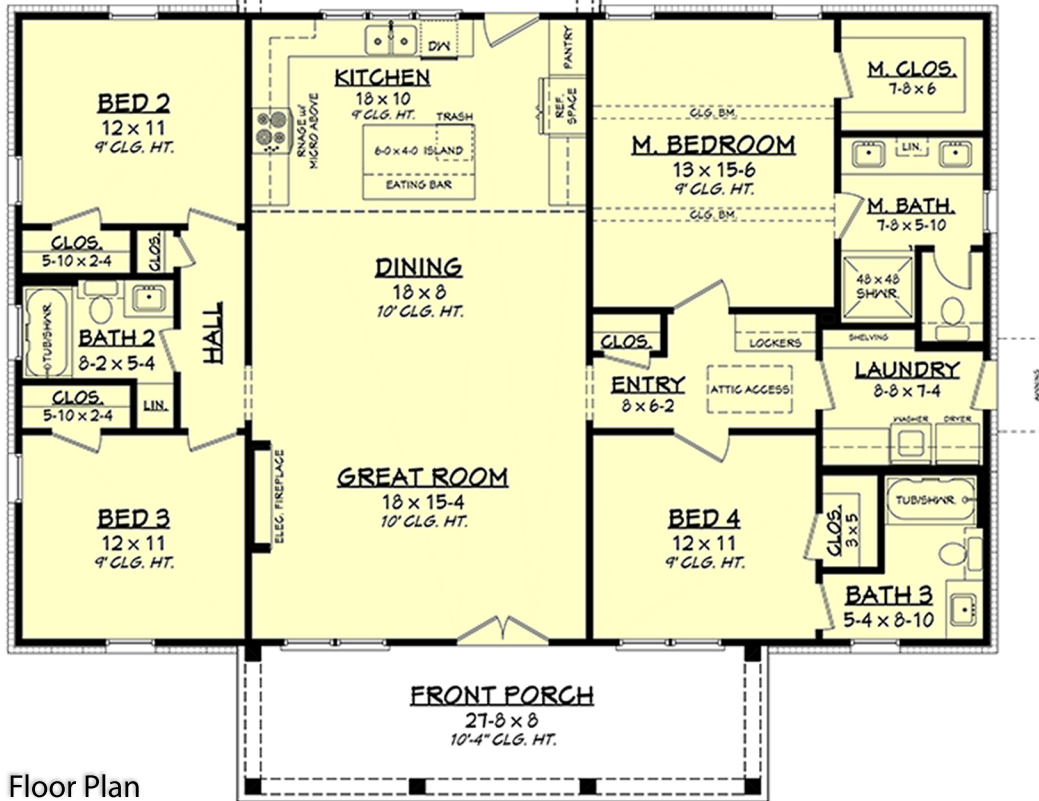

Designing Homes  
**HOUSE PLAN ZONE**  
 Building Relationships

Rear Elevation

Everly House Plan

Plan Number: 1779

- 🏠 1779 Sq Ft.
- 🏠 1 Story
- 🛏️ 4 Beds
- 🚿 3 Baths
- ↔️ 52-4 Width
- ⚓ 52-0 Depth

Phone: 601.336.3254 | [sales@hpzplans.com](mailto:sales@hpzplans.com)

<https://hpzplans.com/products/everly-house-plan>