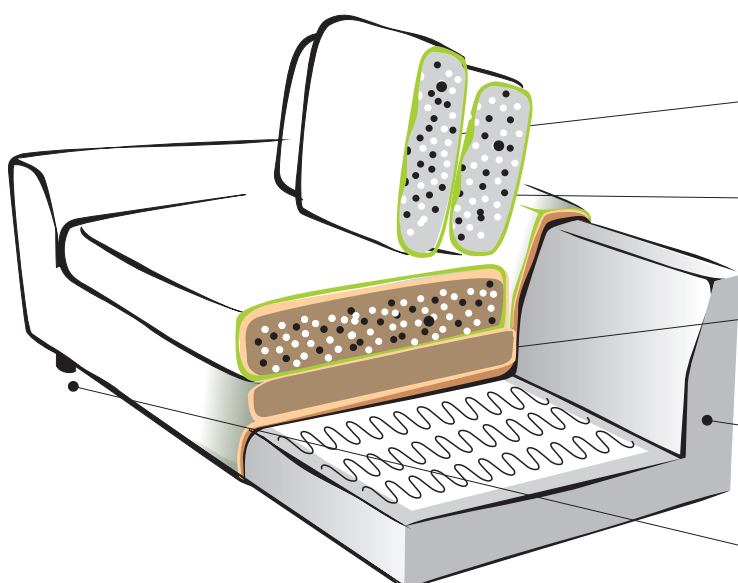

KIEL

3- seater Maxi sofa (2 parts) KIEL
W 2600 x D 1200 x H 830
Loading ability 43 pcs.

3- seater sofa (2 parts) KIEL
W 2300 x D 1200 x H 830
Loading ability 48 pcs.

Insert without armrest KIEL
W 910 x D 1200 x H 830
Loading ability- 100 pcs.

Footstool KIEL
W 900 x D 900 x H 460
Loading ability 176 pcs.

Deco cushions
50% shredded foam, 50% polyester fiber balls,
synthetic batting 150 g/m², textile

Back cushions
50% shredded foam, 50% polyester fiber balls,
synthetic batting 150 g/m², textile

Seat cushions
Foam HR 30/30 kg/m³,
50% shredded foam, 50% polyester fiber balls,
textile

Frame
chipboard, fiber board, plywood,
foam 18/30 kg/m³ synthetic batting
250 g/m³, zig-zag springs, textile

Feet
Plastic legs H=50 mm