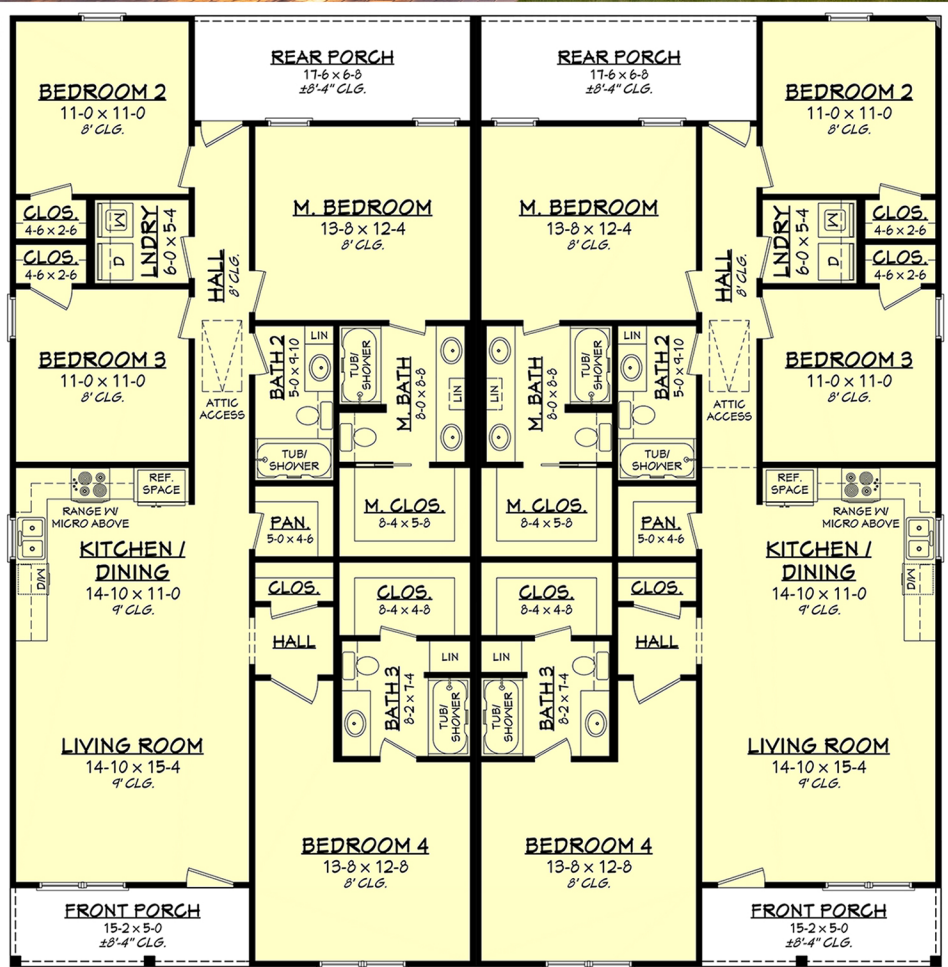

Designing Homes
HOUSE PLAN ZONE
 Building Relationships

Floor Plan

Rear Elevation

Ashton Hollow Duplex Plan

Plan Number: 3170

- 🏠 3170 Sq Ft.
- 🏠 1 Story
- 🛏️ 8 Beds
- 🚿 6 Baths
- 📏 59-0 Width
- 📏 60-4 Depth