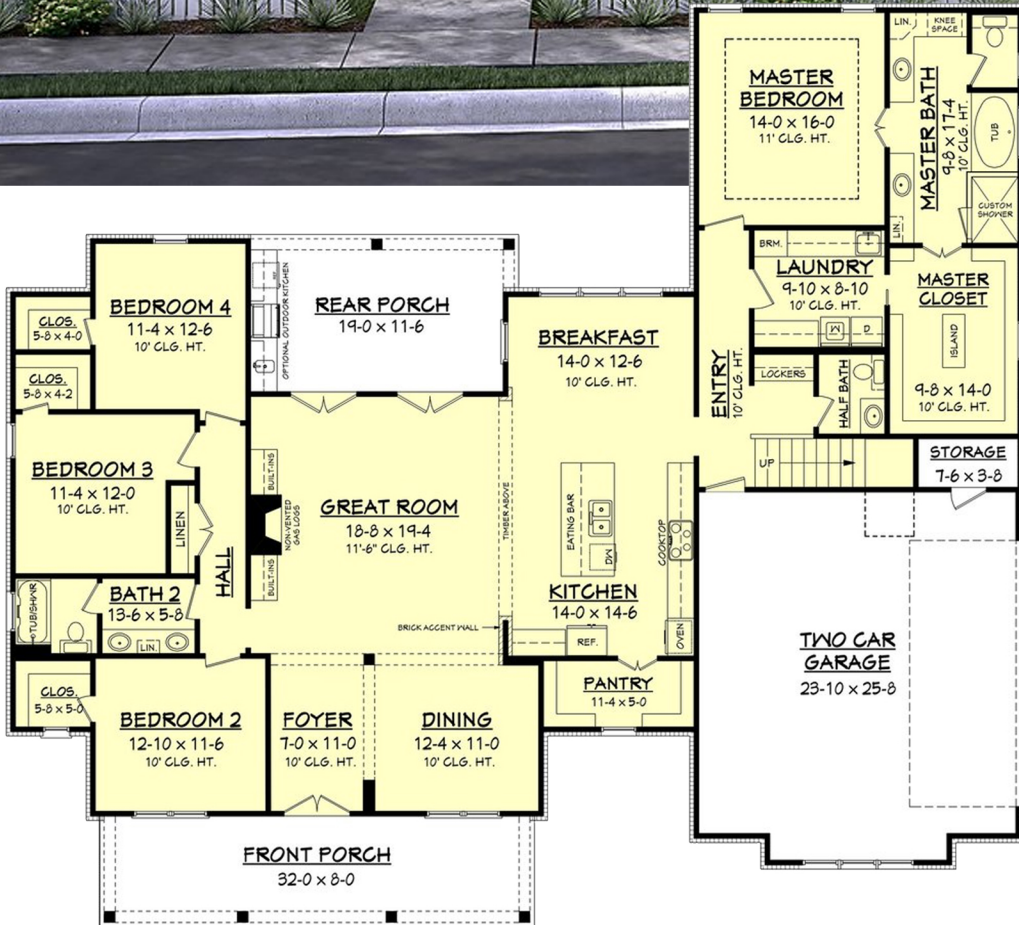

Designing Homes  
**HOUSE PLAN ZONE**  
 Building Relationships

First Floor Plan

Bonus Floor Plan

**Erin House Plan**

2686

- 2686 Sq Ft.      1.5 Stories
- 4 Bedrooms      76-0 Width
- 2.5 Bathrooms      66-8 Depth