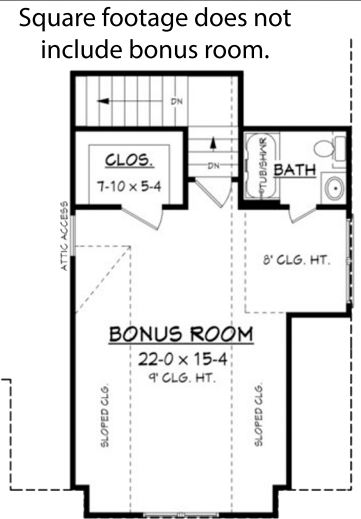

Designing Homes  
**HOUSE PLAN ZONE**  
 Building Relationships

First Floor Plan

Bonus Floor Plan

**Erin House Plan**

2686

- 2686 Sq Ft.      1.5 Stories
- 4 Bedrooms      76-0 Width
- 2.5 Bathrooms      66-8 Depth