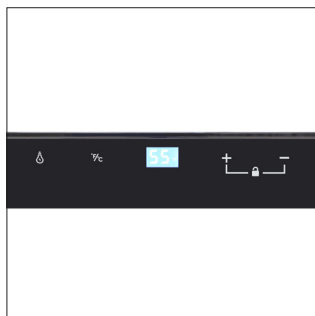

48-Bottle Touchscreen Single-Zone Wine Cooler

EL-48TS

This compact, sleek wine cooler is a perfect fit for any part of your home that requires a touch of wine. This unit features dual-paned tinted glass door with recessed handle, and it can store up to 48 bottles of wine on 6 durable metal wire shelves and in a bulk storage area located at the bottom. A touchscreen temperature control panel located on the outside, for accessibility, makes for ease of use. Soft blue led lighting illuminates your small collection, creating a dramatic display. This unit is designed for freestanding installation only.

Control Panel

Empty Racks

Shelves with Bottles

Top Light

Features:

- Capacity: Holds approximately 48 bottles
- Single-zone wine cooler
- Touch screen control panel
- Digital temperature display with blue LED readout
- Dual-pane tinted glass door with recessed handle
- Six metal wire shelves and small bulk storage section
- Top interior LED light
- Temperature range: 39°-65°F
- Dimensions: 21.26"W x 21.45"D x 32.67"H