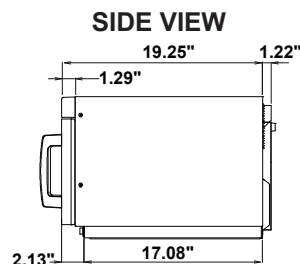

Design and specifications subject to change without notice. Sharp is a registered trademark of Sharp Corporation. TwinTouch, SelectaProgram, SelectaPower, SelectaTime and Express Defrost are trademarks of Sharp Corporation. All other trademarks are the property of their respected owners.

SHARP ELECTRONICS CORPORATION
100 Paragon Drive, Montvale NJ, 07645
1.800.237.4277 • www.sharpsusa.com

© 2020 Sharp Electronics Corporation. All rights reserved.

SHARP®
Be Original.