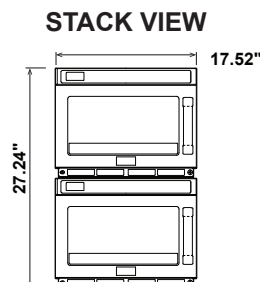

Design and specifications subject to change without notice. Sharp is a registered trademark of Sharp Corporation. TwinTouch, SelectaProgram, SelectaPower, SelectaTime and Express Defrost are trademarks of Sharp Corporation. All other trademarks are the property of their respected owners.

SHARP ELECTRONICS CORPORATION
100 Paragon Drive, Montvale NJ, 07645
1.800.237.4277 • www.sharpsusa.com

© 2020 Sharp Electronics Corporation. All rights reserved.

SHARP®
Be Original.