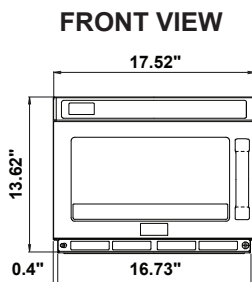

Design and specifications subject to change without notice. Sharp is a registered trademark of Sharp Corporation. TwinTouch, SelectaProgram, SelectaPower, SelectaTime and Express Defrost are trademarks of Sharp Corporation. All other trademarks are the property of their respected owners.

SHARP ELECTRONICS CORPORATION
100 Paragon Drive, Montvale NJ, 07645
1.800.237.4277 • www.sharpsusa.com

© 2020 Sharp Electronics Corporation. All rights reserved.

SHARP®
Be Original.