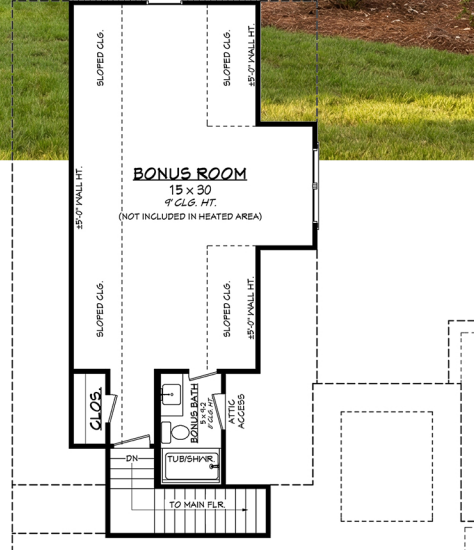

Designing Homes
HOUSE PLAN ZONE
 Building Relationships

Bonus Floor Plan

Floor Plan

Riverchase House Plan Plan Number: 2679-S

- 🏠 2679 Sq Ft.
- 🏠 1.5 Stories
- 🛏️ 3 Beds
- 🚿 3.5 Baths
- ➡️ 75-6 Width
- 📏 80-0 Depth