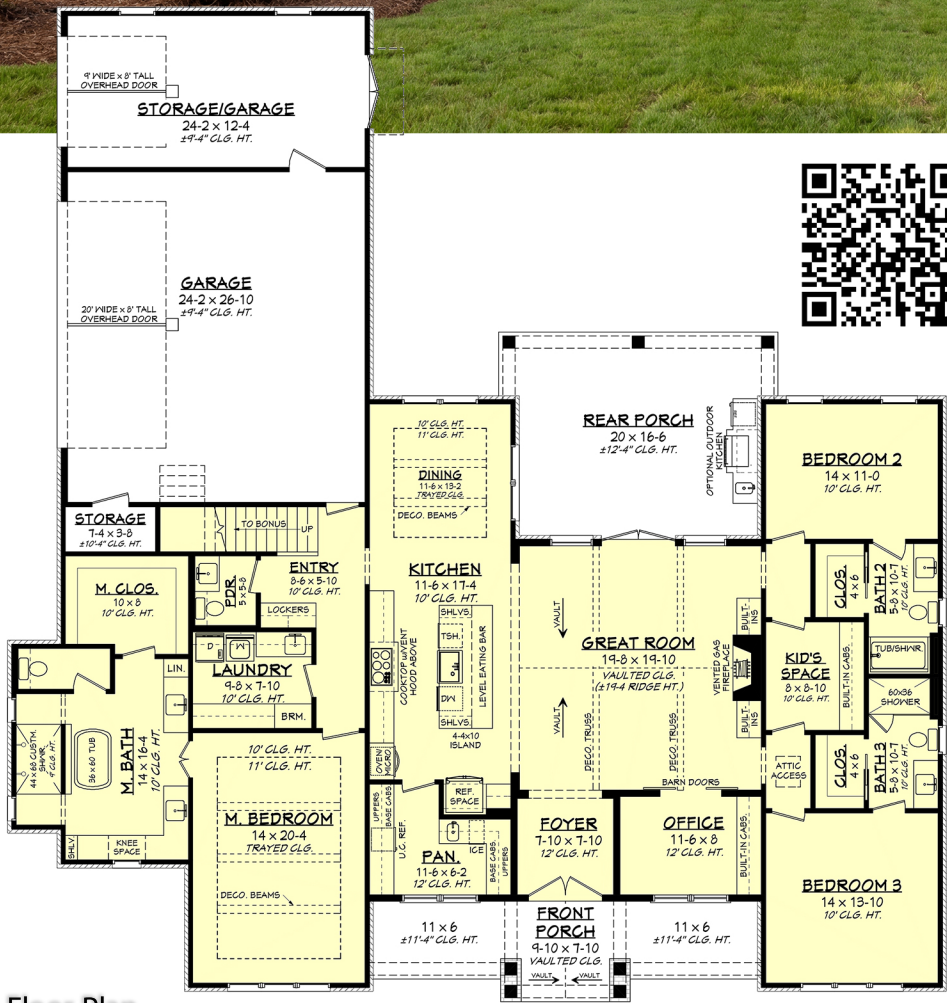

Designing Homes
HOUSE PLAN ZONE
 Building Relationships

Bonus Floor Plan

Floor Plan

Riverchase House Plan Plan Number: 2679-S

- 🏠 2679 Sq Ft.
- 🏠 1.5 Stories
- 🛏️ 3 Beds
- 🚿 3.5 Baths
- ➡️ 75-6 Width
- 📏 80-0 Depth