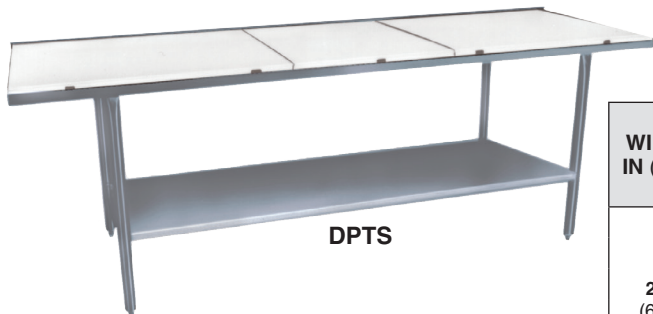

**STANDARD Series
Stainless Steel Poly Top Work Tables
with Undershelf**

DPTS