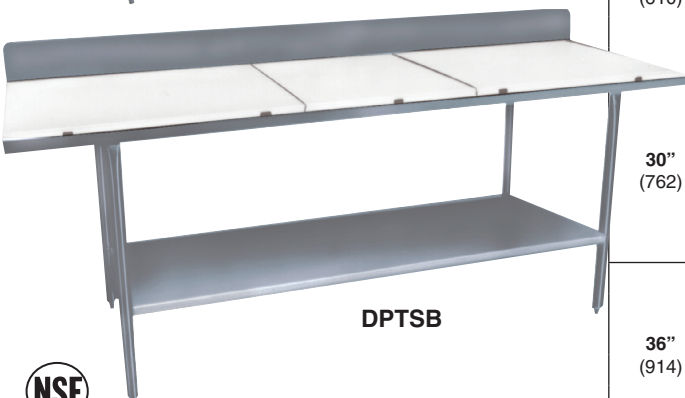

DPTSB

WIDTH IN (MM)	LENGTH IN (MM)	STANDARD SERIES w/Undershelf	WGT LBS (KG)	STANDARD SERIES w/Undershelf & Backsplash	WGT LBS (KG)
24" (610)	36" (914)	DPTS-2436	60 (27)	DPTSB-2436	65 (29)
	48" (1219)	DPTS-2448	73 (33)	DPTSB-2448	81 (37)
	60" (1524)	DPTS-2460	86 (39)	DPTSB-2460	95 (43)
	72" (1829)	DPTS-2472	100 (45)	DPTSB-2472	111 (50)
	84" (2134)	DPTS-2484	120 (54)	DPTSB-2484	131 (59)
30" (762)	96" (2438)	DPTS-2496	134 (61)	DPTSB-2496	147 (67)
	36" (914)	DPTS-3036	73 (33)	DPTSB-3036	73 (33)
	48" (1219)	DPTS-3048	84 (38)	DPTSB-3048	90 (109)
	60" (1524)	DPTS-3060	100 (45)	DPTSB-3060	109 (49)
	72" (1829)	DPTS-3072	116 (53)	DPTSB-3072	126 (57)
36" (914)	84" (2134)	DPTS-3084	136 (62)	DPTSB-3084	142 (64)
	96" (2438)	DPTS-3096	155 (70)	DPTSB-3096	168 (76)
	36" (914)	DPTS-3636	82 (37)	DPTSB-3636	81 (37)
	48" (1219)	DPTS-3648	94 (43)	DPTSB-3648	95 (43)
	60" (1524)	DPTS-3660	113 (51)	DPTSB-3660	111 (50)
36" (914)	72" (1829)	DPTS-3672	131 (59)	DPTSB-3672	132 (60)
	84" (2134)	DPTS-3684	150 (68)	DPTSB-3684	151 (68)
	96" (2438)	DPTS-3696*	160 (75)	DPTSB-3696*	162 (73)

All Freight Class: 200

800.444.3595 | 516.921.0538 fax | www.winholt.com