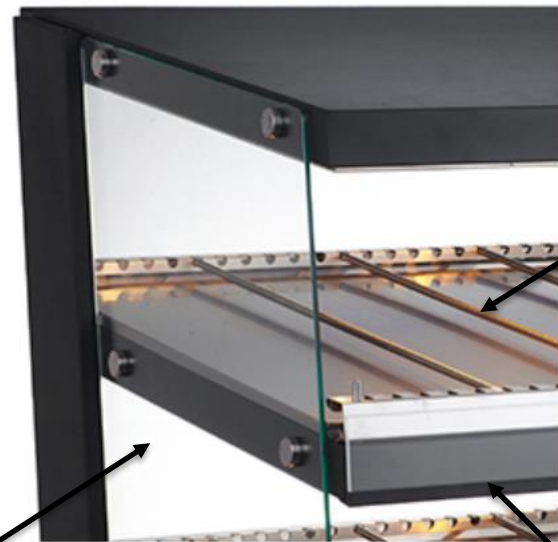

### BakeMax BMHGG01 Titan Series Self-Serve Heated Display Case

Increase impulse sales by displaying your sandwiches, burgers, wraps, pizzas and more with the 31.5" wide BakeMax BMHGG01 Titan Series Self-Serve Heated Display Case. With its slanted shelf design for better product visibility and 1160W of heating power to maintain food safe temperatures. The BakeMax BMHGG01 is the ultimate grab and go display warmer for any convenience store, cafeteria, concession stand or other self-serve counter.

#### Features:

- Constructed with stainless steel, tempered glass sides and fixed rubber feet for extra durability.
- Adjustable thermostatic controls and temperature range of 30-90°C (86-194°F) to maintain food safe temperatures.
- Independent heat & light controls for each shelf to allow flexibility when merchandising a variety of foods.
- Two slanted shelves with adjustable divider rods allowing you to display a wide variety of foods. 8 rods included
- Includes a Merchandising / Price Tag Strip
- 1-Year Limited Warranty

#### Technical Specifications:

- Product Dimensions (WDH): 31.5" x 27.6" x 27.2"
- Product Weight: 90.5 lbs.
- 120V / 10A / 1160 W / 60Hz / 1Ph
- Nema 5-15P Plug

#### Shipping Specifications:

- Packaged Dimensions (WDH): 34" x 30.2" x 29"
- Packaged Weight: 97 lbs.

Tempered Glass

Adjustable Divider Bars

Merchandising / Price Tag Strip

\*\* Due to continuous product improvement, specifications are subject to change without notice.