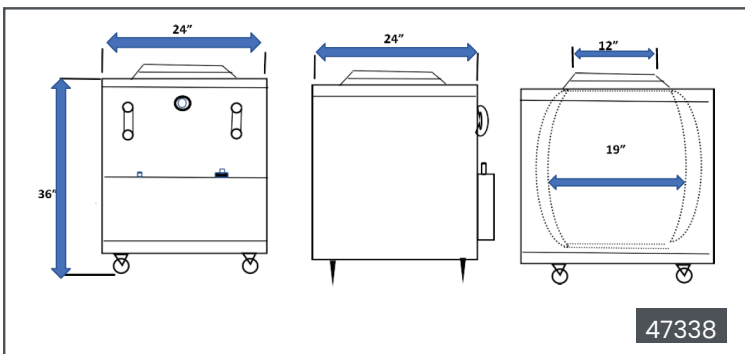

TECHNICAL SPECIFICATION

Features	24" x 24" x 36"	30" x 28" x 36"	32" x 32" x 36"	34" x 34" x 36"
Item	47338	44386	44285	44385
Model	CE-IN-24X24	CE-IN-2830	CE-IN-3232	CE-IN-3434
Material	Exterior: Stainless Steel / Interior: Clay			
Gas Type	Natural Gas	Natural Gas	Natural Gas	Natural Gas
BTU per Hour	48,000 BTU	48,000 BTU	56,000 BTU	70,000 BTU
kW per hour	14.63 kW	14.63 kW	16.59 kW	20.52 kW
Mouth Opening	12" / 305 mm	14" / 356 mm	16" / 406mm	18" / 457 mm
Clay pot Diameter	19" / 483 mm	23" / 582 mm	26" / 660 mm	28" / 711 mm
Claypot Height	29" / 736 mm	29" / 736 mm	29" / 736 mm	29" / 736 mm
Lid Size	17" / 432 mm	19" / 483 mm	21" / 533 mm	23" / 584 mm
Gas Burner (Umbrella)	8" / 203 mm	9" / 229 mm	10" / 254 mm	12" / 305 mm
Gas Burner (Pipe Extension)	15" / 381 mm	16" / 406 mm	17" / 432 mm	18" / 45 mm
Casters	Yes	Yes	Yes	Yes
Net Weight	374 lb. / 170 kg.	409 lb. / 186 kg.	484 lb. / 220 kg.	539 lb. / 245 kg.
Net Dimensions (WDH)	24" x 24" x 36" / 610 x 610 x 914 mm	30" x 28" x 36" / 762 x 711 x 914 mm	32" x 32" x 36" / 813 x 813 x 914 mm	34" x 34" x 36" / 864 x 864 x 914 mm
Gross Weight	495 lb. / 225 kg.	519 lb. / 236 kg.	616 lb. / 280 kg.	693 lb. / 315 kg.
Gross Dimensions (WDH)	38" x 32" x 50" / 965 x 813 x 1270 mm	47" x 40" x 50" / 1194 x 1016 x 1270 mm	48" x 40" x 50" / 1219 x 1016 x 1270 mm	49" x 40" x 50" / 1245 x 1016 x 1270 mm

TECHNICAL DRAWING