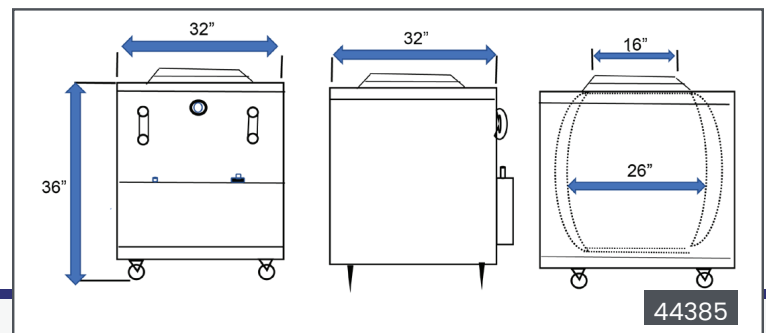

TECHNICAL SPECIFICATION

Features	24" x 24" x 36"	30" x 28" x 36"	32" x 32" x 36"	34" x 34" x 36"
Item	47338	44386	44285	44385
Model	CE-IN-24X24	CE-IN-2830	CE-IN-3232	CE-IN-3434
Material	Exterior: Stainless Steel / Interior: Clay			
Gas Type	Natural Gas	Natural Gas	Natural Gas	Natural Gas
BTU per Hour	48,000 BTU	48,000 BTU	56,000 BTU	70,000 BTU
kW per hour	14.63 kW	14.63 kW	16.59 kW	20.52 kW
Mouth Opening	12" / 305 mm	14" / 356 mm	16" / 406mm	18" / 457 mm
Clay pot Diameter	19" / 483 mm	23" / 582 mm	26" / 660 mm	28" / 711 mm
Claypot Height	29" / 736 mm	29" / 736 mm	29" / 736 mm	29" / 736 mm
Lid Size	17" / 432 mm	19" / 483 mm	21" / 533 mm	23" / 584 mm
Gas Burner (Umbrella)	8" / 203 mm	9" / 229 mm	10" / 254 mm	12" / 305 mm
Gas Burner (Pipe Extension)	15" / 381 mm	16" / 406 mm	17" / 432 mm	18" / 45 mm
Casters	Yes	Yes	Yes	Yes
Net Weight	374 lb. / 170 kg.	409 lb. / 186 kg.	484 lb. / 220 kg.	539 lb. / 245 kg.
Net Dimensions (WDH)	24" x 24" x 36" / 610 x 610 x 914 mm	30" x 28" x 36" / 762 x 711 x 914 mm	32" x 32" x 36" / 813 x 813 x 914 mm	34" x 34" x 36" / 864 x 864 x 914 mm
Gross Weight	495 lb. / 225 kg.	519 lb. / 236 kg.	616 lb. / 280 kg.	693 lb. / 315 kg.
Gross Dimensions (WDH)	38" x 32" x 50" / 965 x 813 x 1270 mm	47" x 40" x 50" / 1194 x 1016 x 1270 mm	48" x 40" x 50" / 1219 x 1016 x 1270 mm	49" x 40" x 50" / 1245 x 1016 x 1270 mm

TECHNICAL DRAWING