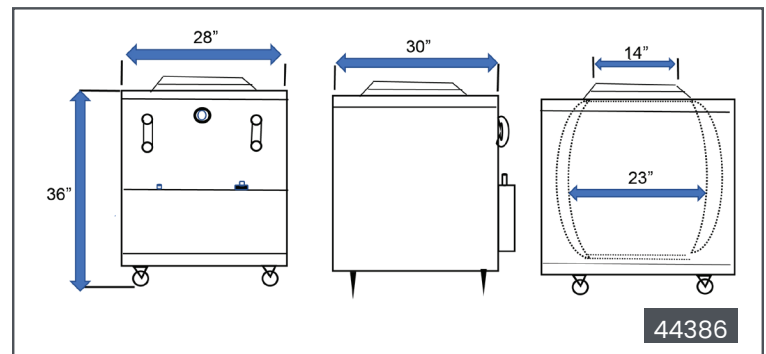

TECHNICAL SPECIFICATION

Features	24" x 24" x 36"	30" x 28" x 36"	32" x 32" x 36"	34" x 34" x 36"
Item	47338	44386	44285	44385
Model	CE-IN-24X24	CE-IN-2830	CE-IN-3232	CE-IN-3434
Material	Exterior: Stainless Steel / Interior: Clay			
Gas Type	Natural Gas	Natural Gas	Natural Gas	Natural Gas
BTU per Hour	48,000 BTU	48,000 BTU	56,000 BTU	70,000 BTU
kW per hour	14.63 kW	14.63 kW	16.59 kW	20.52 kW
Mouth Opening	12" / 305 mm	14" / 356 mm	16" / 406mm	18" / 457 mm
Clay pot Diameter	19" / 483 mm	23" / 582 mm	26" / 660 mm	28" / 711 mm
Claypot Height	29" / 736 mm	29" / 736 mm	29" / 736 mm	29" / 736 mm
Lid Size	17" / 432 mm	19" / 483 mm	21" / 533 mm	23" / 584 mm
Gas Burner (Umbrella)	8" / 203 mm	9" / 229 mm	10" / 254 mm	12" / 305 mm
Gas Burner (Pipe Extension)	15" / 381 mm	16" / 406 mm	17" / 432 mm	18" / 45 mm
Casters	Yes	Yes	Yes	Yes
Net Weight	374 lb. / 170 kg.	409 lb. / 186 kg.	484 lb. / 220 kg.	539 lb. / 245 kg.
Net Dimensions (WDH)	24" x 24" x 36" / 610 x 610 x 914 mm	30" x 28" x 36" / 762 x 711 x 914 mm	32" x 32" x 36" / 813 x 813 x 914 mm	34" x 34" x 36" / 864 x 864 x 914 mm
Gross Weight	495 lb. / 225 kg.	519 lb. / 236 kg.	616 lb. / 280 kg.	693 lb. / 315 kg.
Gross Dimensions (WDH)	38" x 32" x 50" / 965 x 813 x 1270 mm	47" x 40" x 50" / 1194 x 1016 x 1270 mm	48" x 40" x 50" / 1219 x 1016 x 1270 mm	49" x 40" x 50" / 1245 x 1016 x 1270 mm

TECHNICAL DRAWING