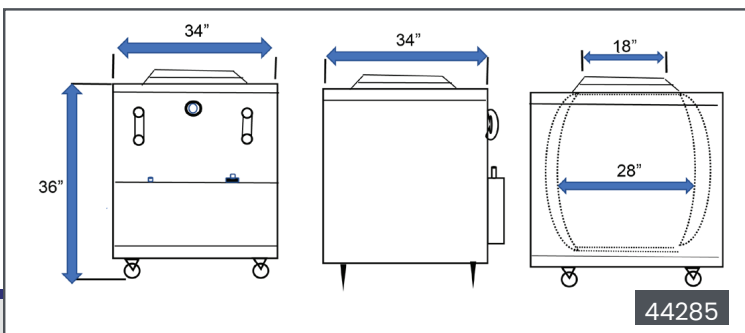

TECHNICAL SPECIFICATION

Features	24" x 24" x 36"	30" x 28" x 36"	32" x 32" x 36"	34" x 34" x 36"
Item	47338	44386	44285	44385
Model	CE-IN-24X24	CE-IN-2830	CE-IN-3232	CE-IN-3434
Material	Exterior: Stainless Steel / Interior: Clay			
Gas Type	Natural Gas	Natural Gas	Natural Gas	Natural Gas
BTU per Hour	48,000 BTU	48,000 BTU	56,000 BTU	70,000 BTU
kW per hour	14.63 kW	14.63 kW	16.59 kW	20.52 kW
Mouth Opening	12" / 305 mm	14" / 356 mm	16" / 406mm	18" / 457 mm
Clay pot Diameter	19" / 483 mm	23" / 582 mm	26" / 660 mm	28" / 711 mm
Claypot Height	29" / 736 mm	29" / 736 mm	29" / 736 mm	29" / 736 mm
Lid Size	17" / 432 mm	19" / 483 mm	21" / 533 mm	23" / 584 mm
Gas Burner (Umbrella)	8" / 203 mm	9" / 229 mm	10" / 254 mm	12" / 305 mm
Gas Burner (Pipe Extension)	15" / 381 mm	16" / 406 mm	17" / 432 mm	18" / 45 mm
Casters	Yes	Yes	Yes	Yes
Net Weight	374 lb. / 170 kg.	409 lb. / 186 kg.	484 lb. / 220 kg.	539 lb. / 245 kg.
Net Dimensions (WDH)	24" x 24" x 36" / 610 x 610 x 914 mm	30" x 28" x 36" / 762 x 711 x 914 mm	32" x 32" x 36" / 813 x 813 x 914 mm	34" x 34" x 36" / 864 x 864 x 914 mm
Gross Weight	495 lb. / 225 kg.	519 lb. / 236 kg.	616 lb. / 280 kg.	693 lb. / 315 kg.
Gross Dimensions (WDH)	38" x 32" x 50" / 965 x 813 x 1270 mm	47" x 40" x 50" / 1194 x 1016 x 1270 mm	48" x 40" x 50" / 1219 x 1016 x 1270 mm	49" x 40" x 50" / 1245 x 1016 x 1270 mm

TECHNICAL DRAWING