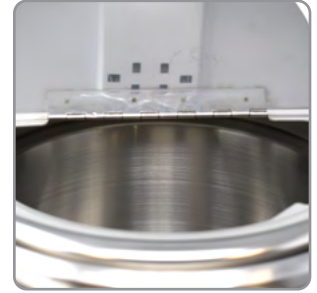

SPECIFICATIONS

Item Number	44392	44426	46708
Model	FW-TW-5000-B	FW-TW-5000-R	FW-TW-5000-W
Description	Black	Red	White
Capacity	11 qt. / 10.4 L		
Power	1400 W		
Electrical	120V / 60Hz / 1Ph		
Current	12A		
Temperature Range	30° - 100°C / 86 - 212°F		
Exterior	Coated Ceramic		
Net Dimensions (WDH)	16" x 13.25" x 17" / 406.4 x 336.5 x 431.8 mm		
Gross Dimensions (WDH)	15" x 15" x 17.75" / 380 x 380 x 450 mm		
Net Weight	21 lb. / 9.5 kg		
Gross Weight	22 lb. / 10 kg