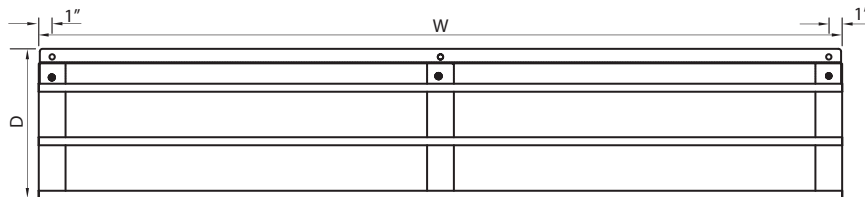

Project :	
Model # :	
Item # :	Qty :
Available W/H :	
Approval :	

Tray Slides

Item No. : TS-36
TS-48
TS-60
TS-72

TS-60

≡ FEATURES & BENEFITS ≡

- Convenient Tray slides to attach on JBT series Buffet Tables
- Durable 304 stainless steel construction is easy to clean and maintain
- Slanted tubular rails help customers slide their trays along the self-serve buffet station safe and sturdy
- All screws for assembly included, ships flat
- Tray slides can be attached at both the front and back of the cabinet

PLAN VIEW

(unit : inch)

PLAN VIEW

SIDE VIEW

Item No.	W	D	Weight (lbs.)	Qty.	Remark	Applicable Models
TS-36	35 1/2	11	9	1pc		JBT-36
TS-48	47 1/4	11	11	1pc		JBT-48
TS-60	59	11	13	1pc		JBT-60
TS-72	35 1/2 x 2	11	18	2pcs	2pcs of TS-36	JBT-72