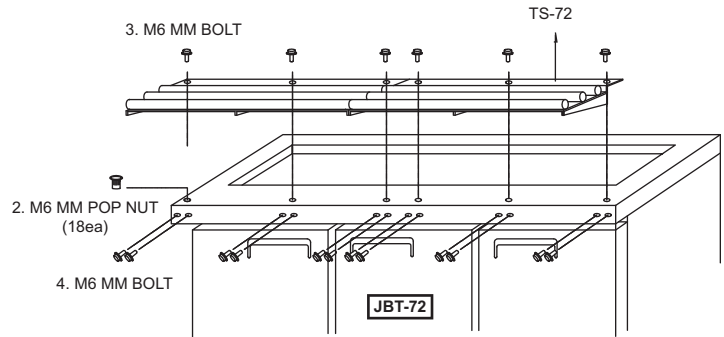

PLAN VIEW

(unit : inch)

PLAN VIEW

SIDE VIEW

Item No.	W	D	Weight (lbs.)	Qty.	Remark	Applicable Models
TS-36	35 1/2	11	9	1pc		JBT-36
TS-48	47 1/4	11	11	1pc		JBT-48
TS-60	59	11	13	1pc		JBT-60
TS-72	35 1/2 x 2	11	18	2pcs	2pcs of TS-36	JBT-72

Tray Slides

Installation Instruction

1. Remove hole caps

TS-36

1. Remove hole caps

TS-48

1. Remove hole caps

TS-60