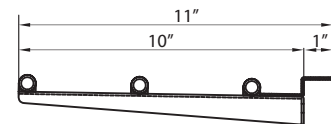

Project :	
Model # :	
Item # :	Qty :
Available W/H :	
Approval :	

Tray Slides

Item No. : TS-36
TS-48
TS-60
TS-72

TS-60

≡ FEATURES & BENEFITS ≡

- Convenient Tray slides to attach on JBT series Buffet Tables
- Durable 304 stainless steel construction is easy to clean and maintain
- Slanted tubular rails help customers slide their trays along the self-serve buffet station safe and sturdy
- All screws for assembly included, ships flat
- Tray slides can be attached at both the front and back of the cabinet

PLAN VIEW

(unit : inch)

PLAN VIEW

SIDE VIEW

Item No.	W	D	Weight (lbs.)	Qty.	Remark	Applicable Models
TS-36	35 1/2	11	9	1pc		JBT-36
TS-48	47 1/4	11	11	1pc		JBT-48
TS-60	59	11	13	1pc		JBT-60
TS-72	35 1/2 x 2	11	18	2pcs	2pcs of TS-36	JBT-72