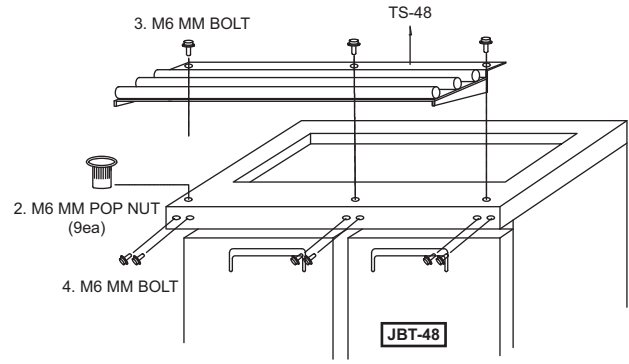

Project :	
Model # :	
Item # :	Qty :
Available W/H :	
Approval :	

Tray Slides

Item No. : TS-36
TS-48
TS-60
TS-72

TS-60

≡ FEATURES & BENEFITS ≡

- Convenient Tray slides to attach on JBT series Buffet Tables
- Durable 304 stainless steel construction is easy to clean and maintain
- Slanted tubular rails help customers slide their trays along the self-serve buffet station safe and sturdy
- All screws for assembly included, ships flat
- Tray slides can be attached at both the front and back of the cabinet

PLAN VIEW

(unit : inch)

PLAN VIEW

SIDE VIEW

Item No.	W	D	Weight (lbs.)	Qty.	Remark	Applicable Models
TS-36	35 1/2	11	9	1pc		JBT-36
TS-48	47 1/4	11	11	1pc		JBT-48
TS-60	59	11	13	1pc		JBT-60
TS-72	35 1/2 x 2	11	18	2pcs	2pcs of TS-36	JBT-72

Tray Slides

Installation Instruction

1. Remove hole caps

TS-36

1. Remove hole caps

TS-48

1. Remove hole caps

TS-60