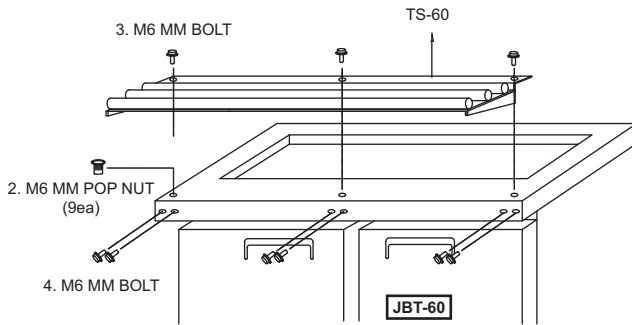

PLAN VIEW

(unit : inch)

PLAN VIEW

SIDE VIEW

Item No.	W	D	Weight (lbs.)	Qty.	Remark	Applicable Models
TS-36	35 1/2	11	9	1pc		JBT-36
TS-48	47 1/4	11	11	1pc		JBT-48
TS-60	59	11	13	1pc		JBT-60
TS-72	35 1/2 x 2	11	18	2pcs	2pcs of TS-36	JBT-72

Tray Slides

Installation Instruction

1. Remove hole caps

TS-36

1. Remove hole caps

TS-48

1. Remove hole caps

TS-60