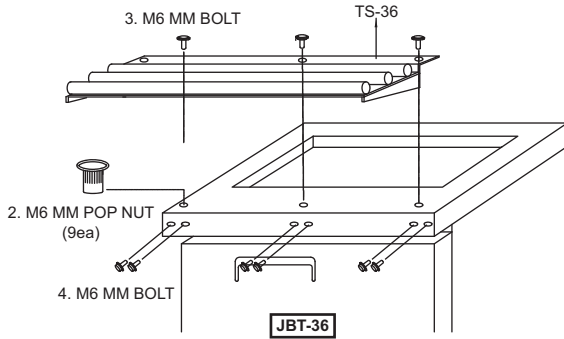

Project :	
Model # :	
Item # :	Qty :
Available W/H :	
Approval :	

Tray Slides

Item No. : TS-36
TS-48
TS-60
TS-72

TS-60

≡ FEATURES & BENEFITS ≡

- Convenient Tray slides to attach on JBT series Buffet Tables
- Durable 304 stainless steel construction is easy to clean and maintain
- Slanted tubular rails help customers slide their trays along the self-serve buffet station safe and sturdy
- All screws for assembly included, ships flat
- Tray slides can be attached at both the front and back of the cabinet

PLAN VIEW

(unit : inch)

PLAN VIEW

SIDE VIEW

Item No.	W	D	Weight (lbs.)	Qty.	Remark	Applicable Models
TS-36	35 1/2	11	9	1pc		JBT-36
TS-48	47 1/4	11	11	1pc		JBT-48
TS-60	59	11	13	1pc		JBT-60
TS-72	35 1/2 x 2	11	18	2pcs	2pcs of TS-36	JBT-72

Tray Slides

Installation Instruction

1. Remove hole caps

TS-36

1. Remove hole caps

TS-48

1. Remove hole caps

TS-60