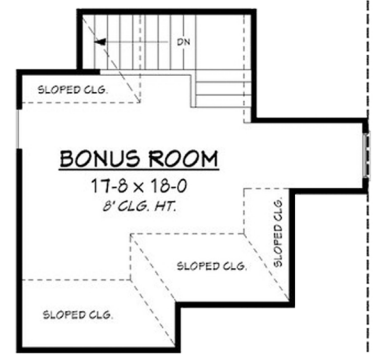

Designing Homes
HOUSE PLAN ZONE
 Building Relationships

First Floor Plan

Bonus Floor Plan

Square footage does not include bonus room.

Wilshire House Plan

2396

2396 Sq Ft.

1.5 Stories

71-2 Width

2 Bathrooms

68-0 Depth

Phone: 601.336.3254 sales@hpzplans.com

www.hpzplans.com/products/wilshire-house-plan