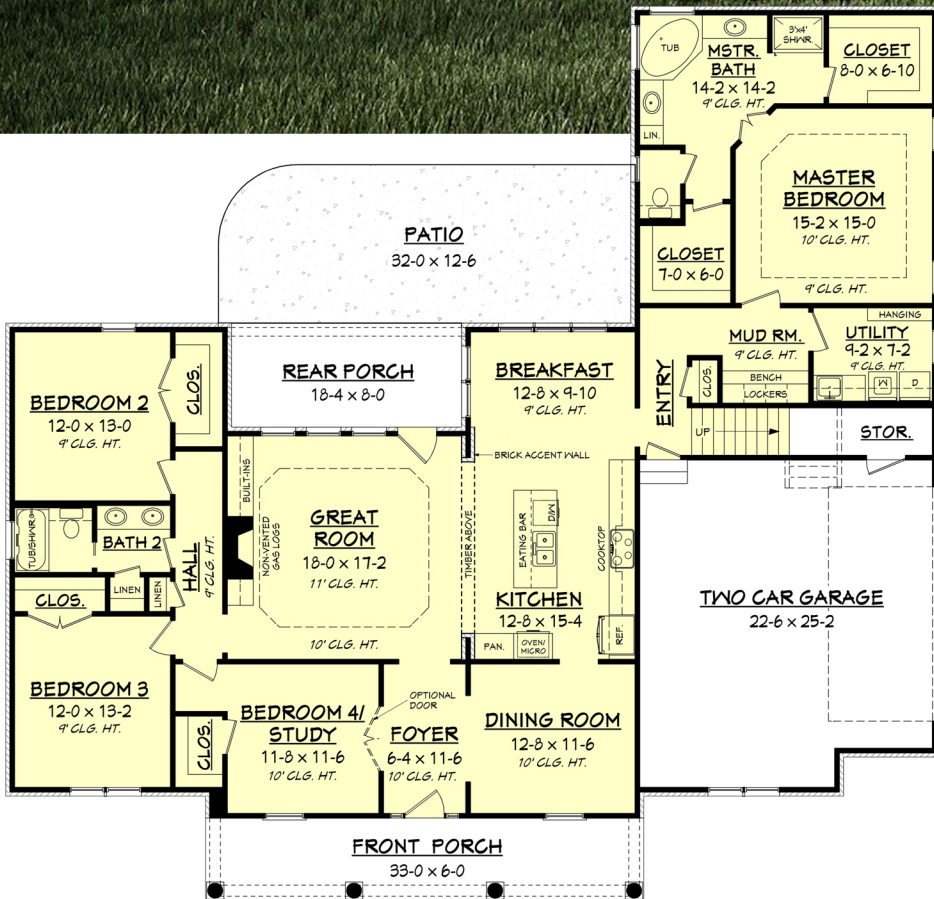

Designing Homes
HOUSE PLAN ZONE
 Building Relationships

First Floor Plan

Bonus Floor Plan

Square footage does not include bonus room.

Wilshire House Plan

2396

2396 Sq Ft.

1.5 Stories

71-2 Width

2 Bathrooms

68-0 Depth

Phone: 601.336.3254 sales@hpzplans.com

www.hpzplans.com/products/wilshire-house-plan