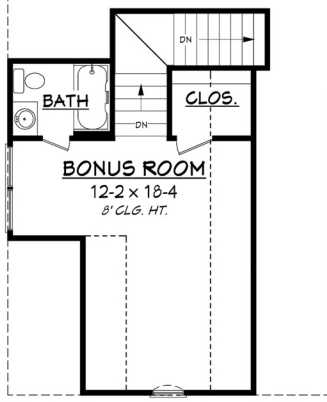

Designing Homes  
**HOUSE PLAN ZONE**  
 Building Relationships

First Floor Plan

Square footage does not include bonus room.

Bonus Floor Plan

**Clairmont House Plan**

2329

- 2329 Sq. Ft.
- 65-4 Width
- 67-8 Depth
- 1.5 Stories
- 2.5 Bathrooms