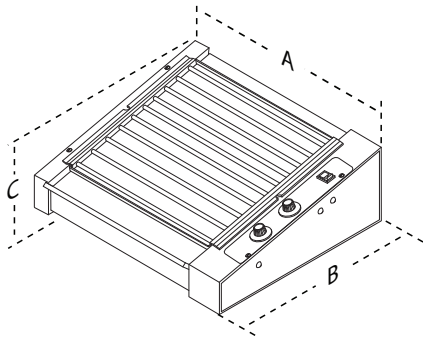

With only one moving part, the Hot Dog Corral is easy to operate, clean, and service, making it a great addition to operations of any size.

The small, compact size of the Hot Dog Corral makes it a great merchandiser for the front counter, where it can generate interest and boost impulse sales.

Hot Dog Corral | HDC

Dimensions

| Model No. | Width (A) | Depth (B) | Height (C) |
|-----------|-----------|-----------|------------|
| HDC-20 | 18 3/4" | 21 1/2" | 8 1/4" |
| HDC-20RC | (476 mm) | (545 mm) | (210 mm) |
| HDC-21A | 23 1/8" | 14 1/2" | 7 1/4" |
| | (588 mm) | (368 mm) | (184 mm) |
| HDC-30A | 22" | 19 5/8" | 7 1/4" |
| | (559 mm) | (498 mm) | (184 mm) |
| HDC-35A | 33 3/8" | 15 1/4" | 7 1/4" |
| | (848 mm) | (387 mm) | (184 mm) |
| HDC-50A | 32 1/2" | 19 3/4" | 7 1/4" |
| | (826 mm) | (502 mm) | (184 mm) |

Shipping Dimensions

| Model No. | Height | Width | Depth | Weight |
|-----------|----------|----------|----------|---------|
| HDC-20 | 14" | 23" | 28" | 55 lbs. |
| HDC-20RC | (356 mm) | (584 mm) | (711 mm) | (25 kg) |
| HDC-21A | 14" | 21" | 26" | 38 lbs. |
| | (356 mm) | (533 mm) | (660 mm) | (17 kg) |
| HDC-30A | 20" | 23" | 20" | 55 lbs. |
| | (508 mm) | (584 mm) | (508 mm) | (25 kg) |
| HDC-35A | 14" | 21" | 37" | 50 lbs. |
| | (356 mm) | (533 mm) | (940 mm) | (23 kg) |
| HDC-50A | 14" | 26" | 38" | 62 lbs. |
| | (356 mm) | (660 mm) | (965 mm) | (28 kg) |