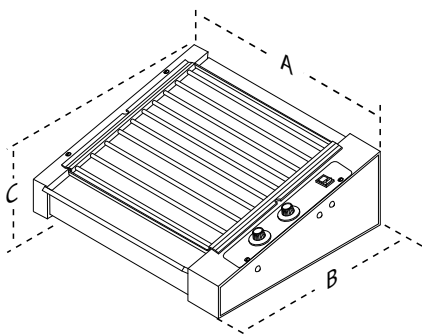

HDC Hot Dog Corral

HDC-20

HDC-30A

HDC-35A

HDC-50A

Turn hot dogs from an afterthought to a must have. The Hot Dog Corral sears in the flavor by basting hot dogs in their own juices as they move along the heated grill surface. Maintain the grill temperature with the adjustable thermostat to keep hot dogs tasting fresh for up to six hours. With only one moving part, this unit is easy to operate, clean, and service.

roundup

a brand by A.J. Antunes & Co. www.ajantunes.com

HDC Hot Dog Corral

Dimensions

Model No.	Width (A)	Depth (B)	Height (C)
HDC-20 HDC-20RC	18 3/4" (476 mm)	21 1/2" (545 mm)	8 1/4" (210 mm)
HDC-21A	23 1/8" (588 mm)	14 1/2" (368 mm)	7 1/4" (184 mm)
HDC-30A	22" (559 mm)	19 5/8" (498 mm)	7 1/4" (184 mm)
HDC-35A	33 3/8" (848 mm)	15 1/4" (387 mm)	7 1/4" (184 mm)
HDC-50A	32 1/2" (826 mm)	19 3/4" (502 mm)	7 1/4" (184 mm)

Shipping Dimensions

Model No.	Height	Width	Depth	Weight
HDC-20 HDC-20RC	14" (356 mm)	23" (584 mm)	28" (711 mm)	55 lbs. (25 kg)
HDC-21A	14" (356 mm)	21" (533 mm)	26" (660 mm)	38 lbs. (17 kg)
HDC-30A	20" (508 mm)	23" (584 mm)	20" (508 mm)	55 lbs. (25 kg)
HDC-35A	14" (356 mm)	21" (533 mm)	37" (940 mm)	50 lbs. (23 kg)
HDC-50A	14" (356 mm)	26" (660 mm)	38" (965 mm)	62 lbs. (28 kg)