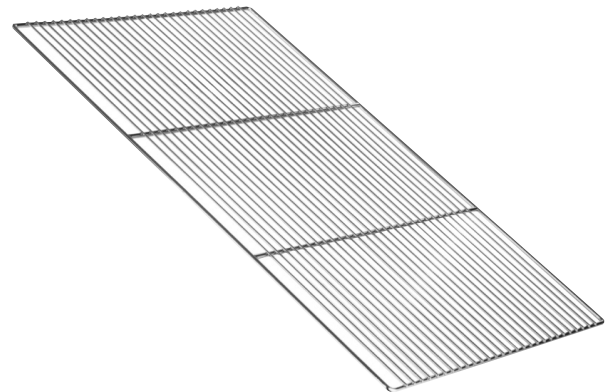

PANS:

Aluminum Bun Pan	17-3/4 x 25-3/4	1038-010
------------------	-----------------	----------

WIRE SHELVES:

Chrome Plated	17-7/8 x 25-7/8	1170-005
Stainless Steel	17-7/8 x 25-7/8	1170-005-SS
Chrome Plated	12-3/4 x 20-3/4	1170-030
Chrome Plated	21-5/8 x 32	1170-035
Chrome Plated	23 x 32	1170-037

RAISED WIRE GRIDS (fits in bun pan):

Nickel Plated	17 x 25	1170-117
Stainless Steel	17 x 25	1170-117-SS

WIRE BASKETS:

Holds 10 "Type A" lunches:

Chrome Plated	13-3/8 x 25-7/8 x 2-5/8	1170-055
---------------	-------------------------	----------

Full Size:

Chrome Plated	17-7/8 x 25-7/8 x 4	1170-002
Chrome Plated	17-7/8 x 25-7/8 x 5-7/8	1170-018

Half Size:

Chrome Plated	17-7/8 x 12-7/8 x 4	1170-006
---------------	---------------------	----------