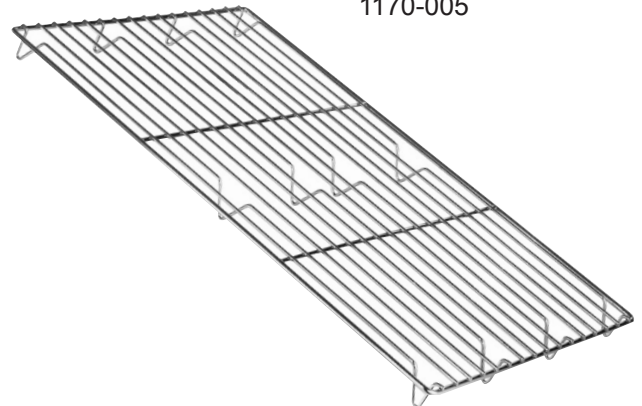

PANS, WIRE SHELVES, GRIDS AND BASKETS

Cres Cor provides a variety of pans, wire shelves, grids and baskets for customer convenience. The following are available:

<u>DESCRIPTION</u>	<u>SIZE</u>	<u>MODEL NO.</u>

PANS:

Aluminum Bun Pan	17-3/4 x 25-3/4	1038-010

WIRE SHELVES:

Chrome Plated	17-7/8 x 25-7/8	1170-005
Stainless Steel	17-7/8 x 25-7/8	1170-005-SS
Chrome Plated	12-3/4 x 20-3/4	1170-030
Chrome Plated	21-5/8 x 32	1170-035
Chrome Plated	23 x 32	1170-037

RAISED WIRE GRIDS (fits in bun pan):

Nickel Plated	17 x 25	1170-117
Stainless Steel	17 x 25	1170-117-SS

WIRE BASKETS:

Holds 10 "Type A" lunches:

Chrome Plated	13-3/8 x 25-7/8 x 2-5/8	1170-055

Full Size:

Chrome Plated	17-7/8 x 25-7/8 x 4	1170-002
Chrome Plated	17-7/8 x 25-7/8 x 5-7/8	1170-018

Half Size:

Chrome Plated	17-7/8 x 12-7/8 x 4	1170-006

1170-117