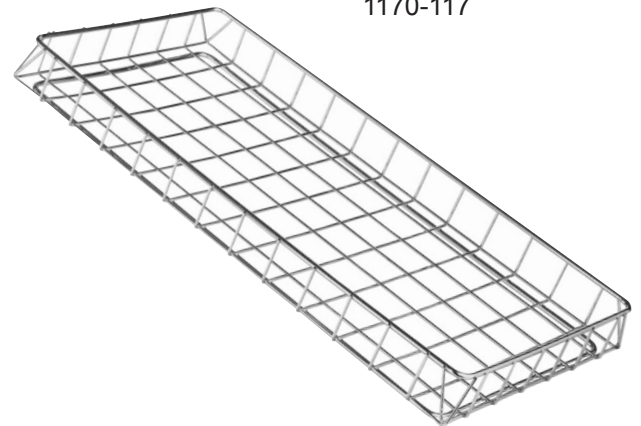

PANS, WIRE SHELVES, GRIDS AND BASKETS

Cres Cor provides a variety of pans, wire shelves, grids and baskets for customer convenience. The following are available:

<u>DESCRIPTION</u>	<u>SIZE</u>	<u>MODEL NO.</u>

PANS:

Aluminum Bun Pan	17-3/4 x 25-3/4	1038-010

WIRE SHELVES:

Chrome Plated	17-7/8 x 25-7/8	1170-005
Stainless Steel	17-7/8 x 25-7/8	1170-005-SS
Chrome Plated	12-3/4 x 20-3/4	1170-030
Chrome Plated	21-5/8 x 32	1170-035
Chrome Plated	23 x 32	1170-037

RAISED WIRE GRIDS (fits in bun pan):

Nickel Plated	17 x 25	1170-117
Stainless Steel	17 x 25	1170-117-SS

WIRE BASKETS:

Holds 10 "Type A" lunches:

Chrome Plated	13-3/8 x 25-7/8 x 2-5/8	1170-055

Full Size:

Chrome Plated	17-7/8 x 25-7/8 x 4	1170-002
Chrome Plated	17-7/8 x 25-7/8 x 5-7/8	1170-018

Half Size:

Chrome Plated	17-7/8 x 12-7/8 x 4	1170-006

1170-055