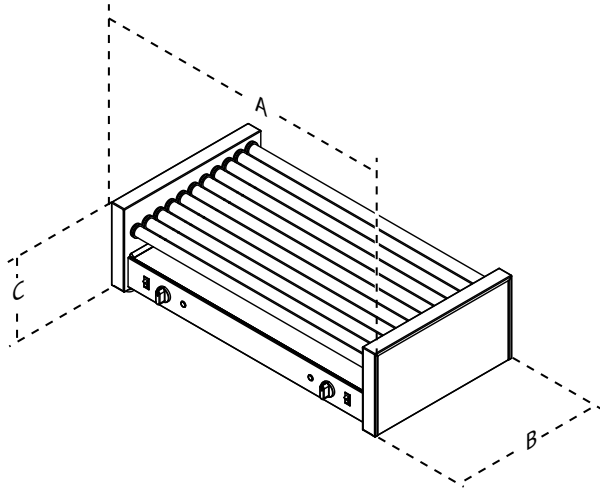

Roll Rite Roller Grill | RR

RR-50
(with Bun Box and
Food Shield)

When roller grill products are moving on the grill, they move out the door. The Roll Rite roller grill uses innovative oval shape rollers so product doesn't get stuck, and the textured surface grips the product to keep it continuously turning. From burritos to egg rolls to stuffed breadsticks, this unit ensures roller grill food products of virtually all shapes and sizes are cooked evenly and look appetizing to customers.

FEATURES

- Oblong-shaped rollers ensure food product won't get stuck between rollers.
- Textured surface on rollers grips food product and ensures it's continuously turned.
- Thermostat controls for front and rear rollers allow you to adjust the temperature for the specific food product.
- Evenly cooks virtually all roller grill products—egg rolls, burritos, stuffed breadsticks, taquitos, and more.
- Available in two different capacities—30 and 50.

Roll Rite Roller Grill | RR

Dimensions

Model & Mfg. No.	Width (A)	Depth (B)	Height (C)	Operating Weight
RR-30 9300400	23 3/4" (603 mm)	18 9/16" (471 mm)	10 3/16" (259 mm)	45 lbs. (20 kg)
RR-50 9300402	35 3/4" (908 mm)	18 9/16" (471 mm)	10 3/16" (259 mm)	65 lbs. (29 kg)

Shipping Dimensions

Model & Mfg. No.	Height	Width	Depth	Weight
RR-30 9300400	20" (508 mm)	28" (711 mm)	24" (610 mm)	55 lbs. (24.9 kg)
RR-50 9300402	20" (508 mm)	40" (1016 mm)	24" (610 mm)	70 lbs. (31.8 kg)