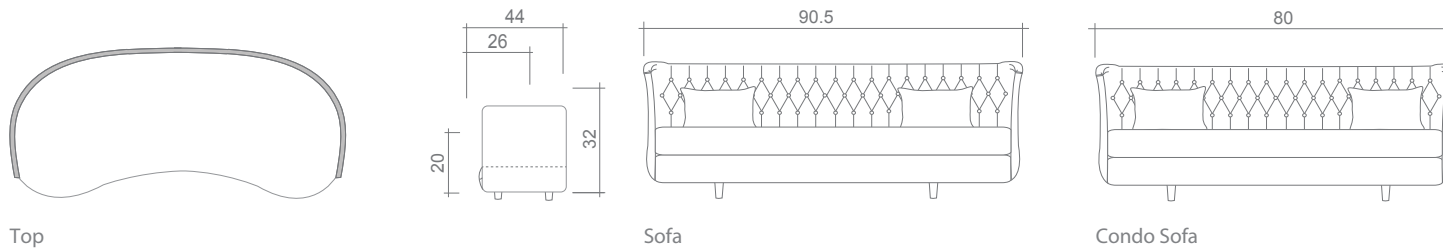

Braxton Collection

Arms Detachable: No

Sofa Beds Available: No

GENERAL INFORMATION(GLEN & JAMIE STYLES):

- *dye-lot of the actual fabric and the swatch may not be exact match
- *fabric yardage for plain, railroaded 54" bolt
- *toss pillows with zipper & feather/fibre filled inserts
- *overall dimensions may vary +/- 1"
- *see fabric swatch for exact colour
- *see leg stain for exact colour

SPECIFICATIONS:

- Back:** Tight, deep diamond tufted buttons SF-58, CSF-54
- Seat Cushion:** Box band, simple stitch, 7" thick Crown Foam w/ polyester fibre wrap
- Suspension:** Seat: Springs | Back: Springs
- Toss Pillows:** Kidney, 25"x 15", simple stitch, feather