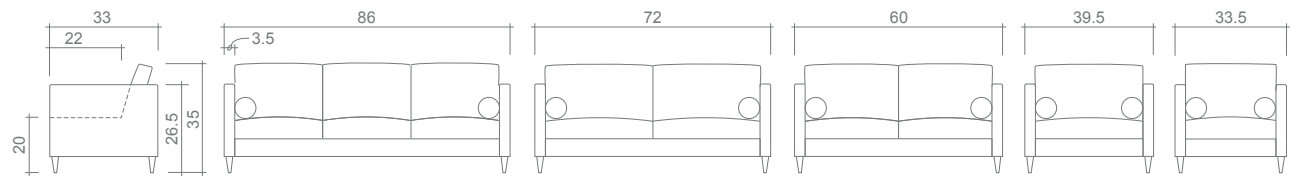

Bryant Collection

Top

Sofa/Chaise

Sofa

Condo Sofa

Love

Chair + 1/2

Chair

Overall dimensions may vary ± 1 "