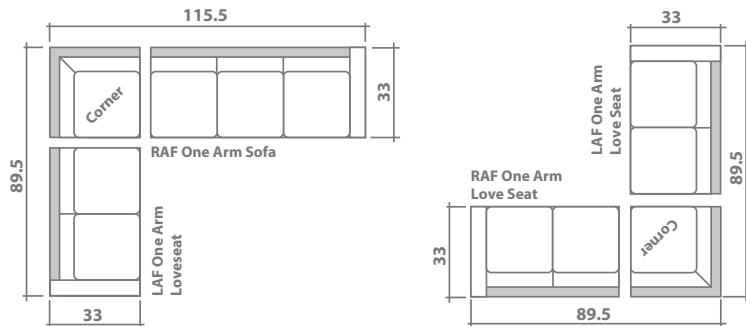

Configuration Suggestions

Body Fabric: Coombs Silver Grey
Toss Pillow Fabric: Coombs Silver Grey

Overall dimensions may vary $\pm 1''$

	\$USD
Bryant One Arm Chair	\$770.00
Bryant Armless Chair	\$722.00
Bryant One Arm Chair And A Half	\$960.00
Bryant Armless Chair And A Half	\$913.00
Bryant Loveseat Return	\$1,095.00
Bryant One Arm Loveseat	\$1,000.00
Bryant Armless Loveseat	\$952.00
Bryant One Arm Condo Sofa	\$1,054.00
Bryant Amrless Condo Sofa	\$1,007.00
Bryant Sofa Return	\$1,184.00
Bryant One Arm Sofa	\$1,088.00
Bryant Armless Sofa	\$1,040.00
Bryant Sofa Chaise	\$1,394.00