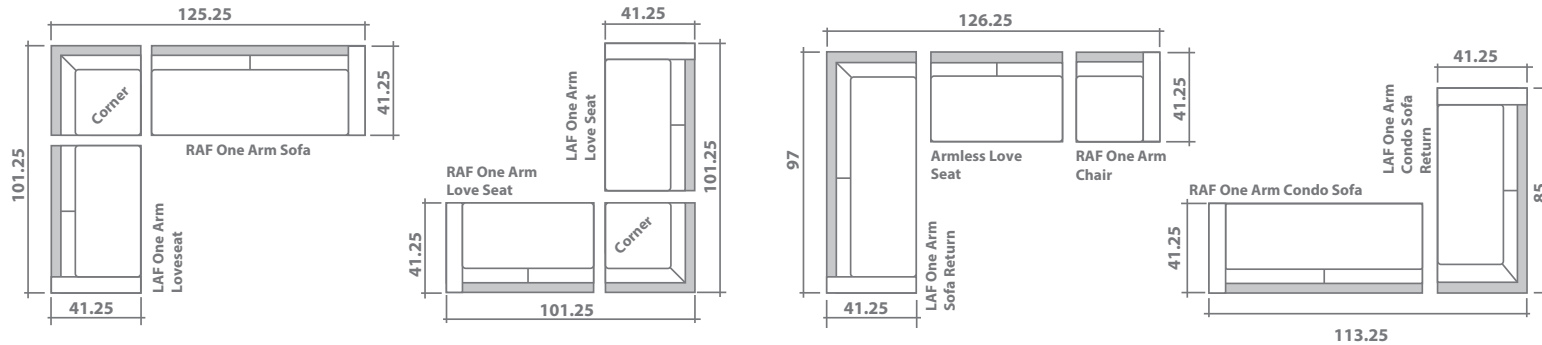

## Configuration Suggestions

Overall dimensions may vary ±1"

	\$USD
Copenhagen One Arm Chair	<b>\$1,155.00</b>
Copenhagen Armless Chair	<b>\$1,107.00</b>
Copenhagen One Arm Chair And A Half	<b>\$1,456.00</b>
Copenhagen Armless Chair And A Half	<b>\$1,407.00</b>
Copenhagen Loveseat Return	<b>\$1,590.00</b>
Copenhagen One Arm Loveseat	<b>\$1,495.00</b>
Copenhagen Armless Loveseat	<b>\$1,448.00</b>
Copenhagen Condo Sofa Return	<b>\$1,669.00</b>
Copenhagen One Arm Condo Sofa	<b>\$1,574.00</b>
Copenhagen Amrless Condo Sofa	<b>\$1,526.00</b>
Copenhagen Sofa Return	<b>\$1,721.00</b>
Copenhagen One Arm Sofa	<b>\$1,623.00</b>
Copenhagen Armless Sofa	<b>\$1,575.00</b>

## Copenhagen Sectional Planner

	\$USD
Copenhagen Corner	<b>\$1,204.00</b>
Copenhagen Ottoman	<b>\$580.00</b>