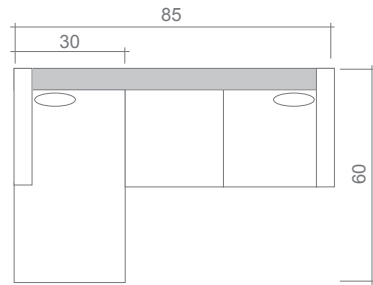

Harper Collection

Top
Sofa Chaise

Sofa

Condo Sofa

Loveseat

Chair + 1/2

Chair

Overall dimensions may vary $\pm 1''$