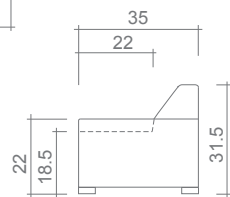

Harper Collection

Top
Sofa Chaise

Sofa

Condo Sofa

Loveseat

Chair + 1/2

Chair

Overall dimensions may vary $\pm 1''$